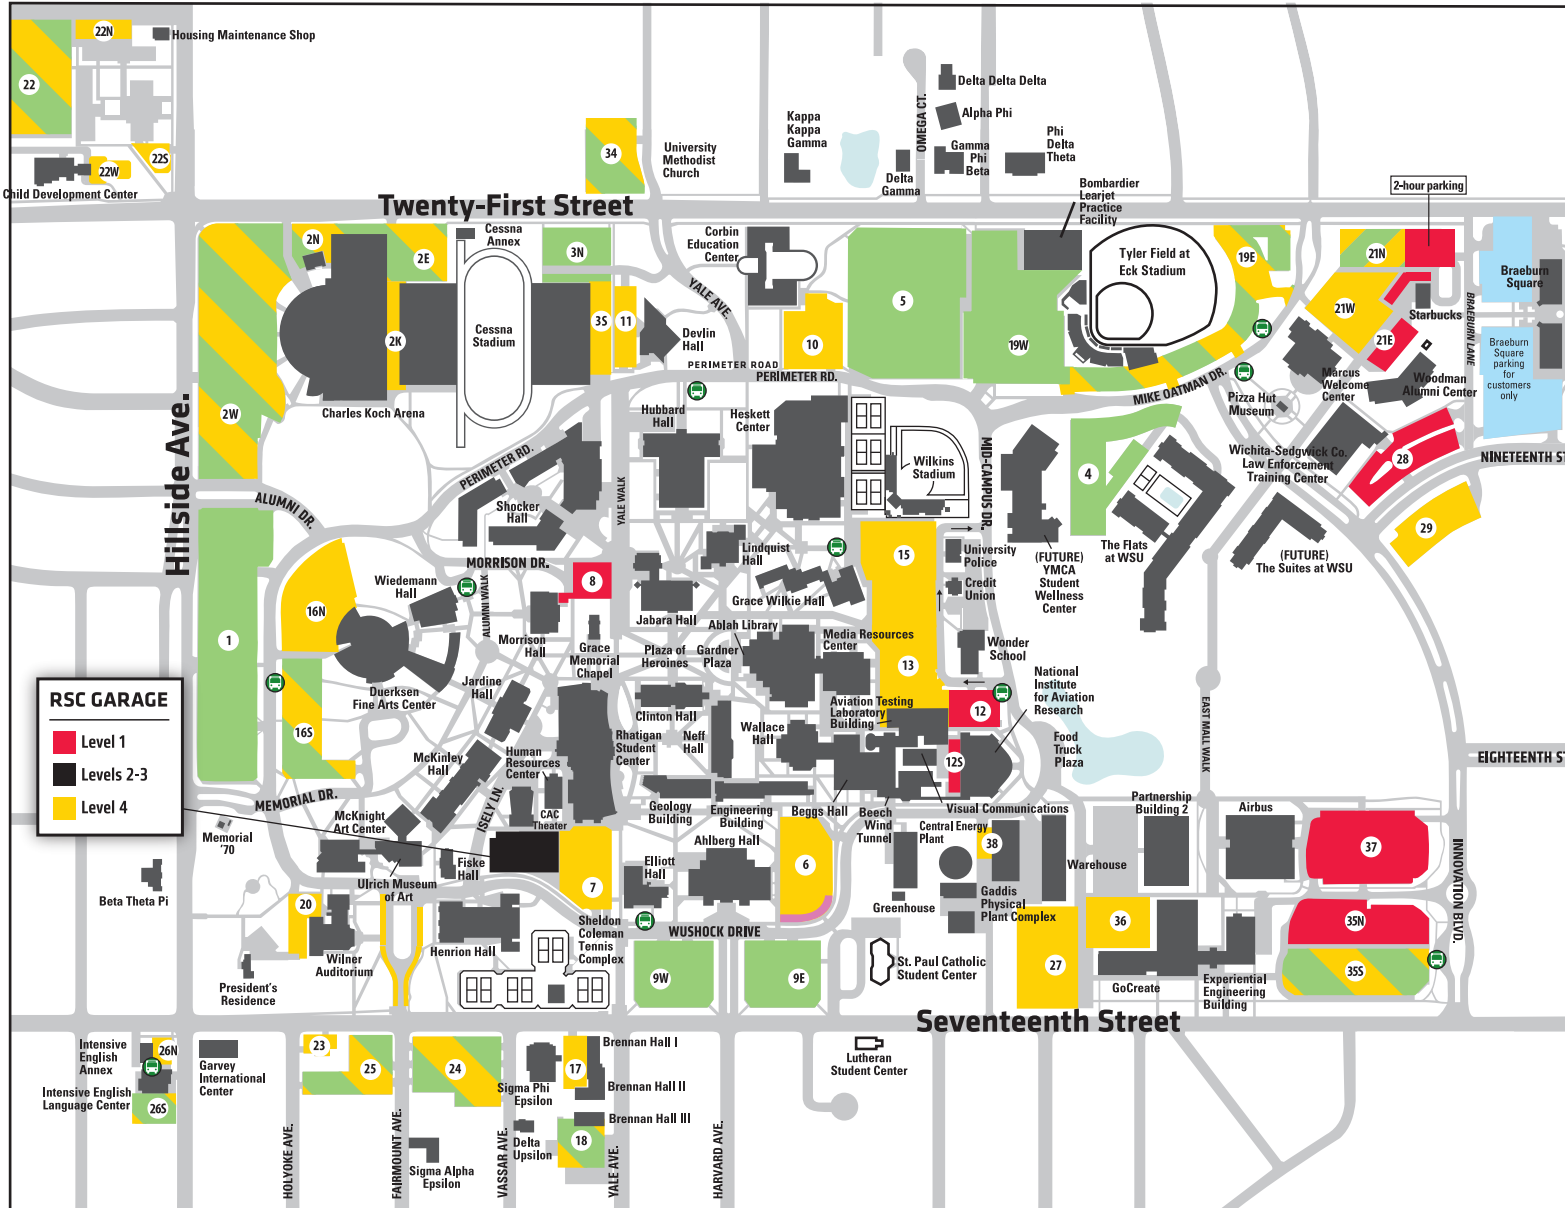

# PARKING AT WSU

During the fall and spring semesters, Wichita State's main campus is an ePermit-only parking environment from 7 a.m. to 5 p.m. on weekdays when classes are in session, with the exception of the RSC Parking garage which requires an ePermit at all times. Visitors to campus during the enforcement period may park without an ePermit for four calendar days during the year (July-June). On your fifth visit to campus during the year, you'll need to purchase an ePermit at the link below. Visitors may also choose to park in the parking garage near the Rhatigan Student Center at a \$1.50 per hour rate. [GO TO WICHITA.EDU/VISITORPARKING](http://WICHITA.EDU/VISITORPARKING) FOR MORE INFORMATION.

## KEY

- RESERVED PARKING
- RESERVED CLINIC PARKING
- FACULTY, STAFF AND VISITOR
- OPEN PARKING
- STUDENT AND VISITOR
- STUDENT, FACULTY, STAFF AND VISITOR
- HOURLY PARKING

**SHUTTLE STOP**  
 For information on WSU Shuttle System routes and schedules, go to [wichita.edu/shuttle](http://wichita.edu/shuttle)

## WICHITA.EDU/PARKING

- [SHOCKERPARKING](https://twitter.com/ShockerParking)
- [WSUPARKING](https://www.facebook.com/WSUParking)

Map updated: 1/23/2019

**RSC GARAGE**

- Level 1
- Levels 2-3
- Level 4