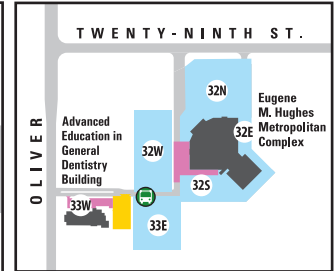

## KEY

- RESERVED PARKING
- RESERVED CLINIC PARKING
- FACULTY, STAFF AND VISITOR
- OPEN PARKING
- STUDENT AND VISITOR
- STUDENT, FACULTY, STAFF AND VISITOR
- HOURLY PARKING

**SHUTTLE STOP**  
 For information on WSU Shuttle System routes and schedules, go to [wichita.edu/shuttle](http://wichita.edu/shuttle)