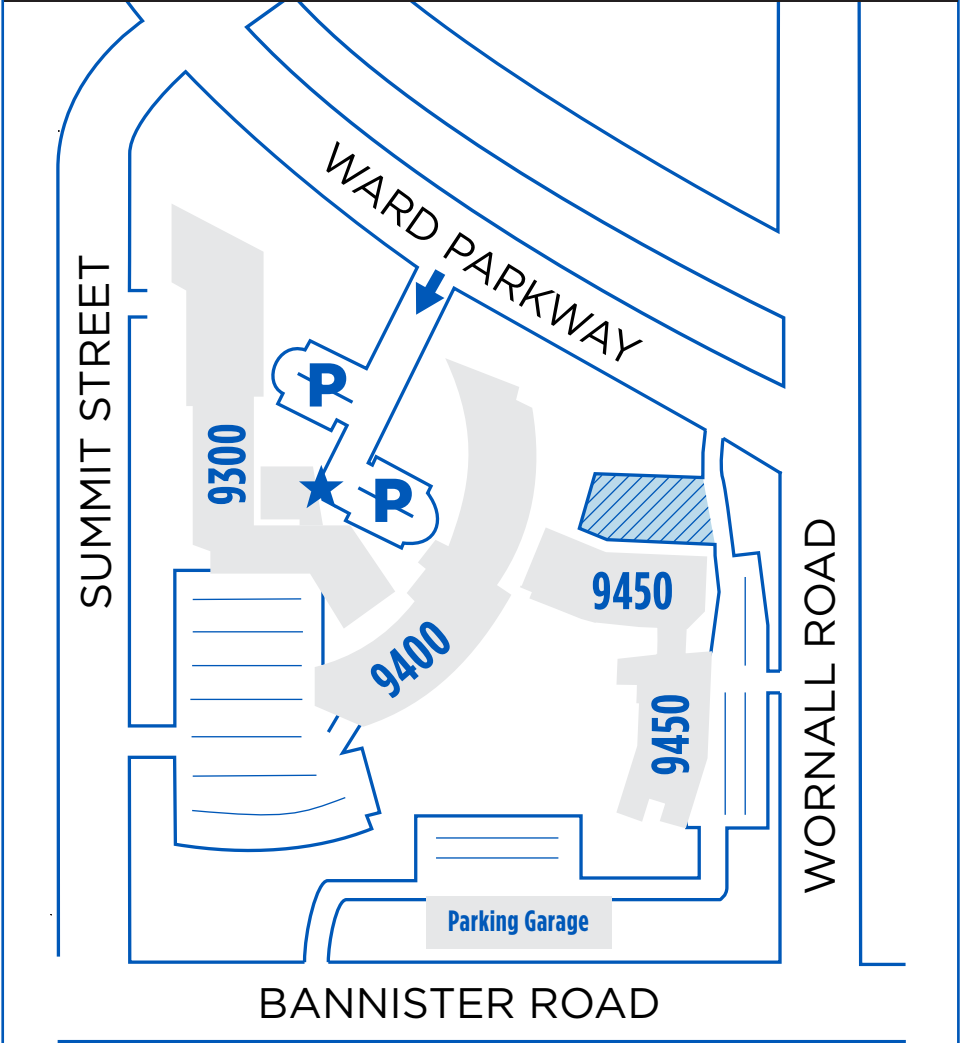

Burns & McDonnell World Headquarters

9400 Ward Parkway, Kansas City, MO 64114

Auditorium Parking

BURNS  **MCDONNELL**

- Building Entrance: ★
- Visitor Parking: P
- Restricted Parking: 