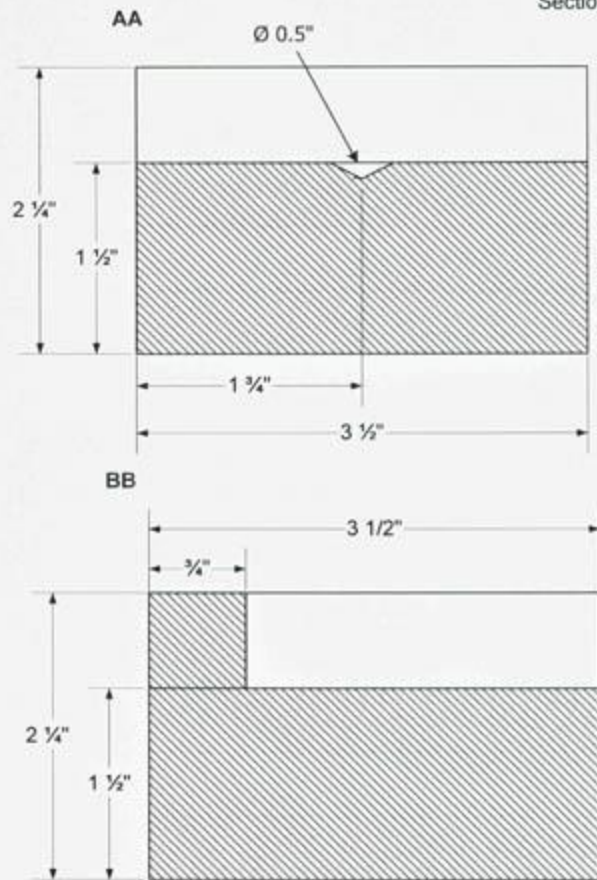

Top View

Right-side View

Front View

Infiltrating Batman's Layer

Institute of Industrial Engineers (IIE)

View : General Views

Scale: SCALE 0.070

Date: 11/13/2004

SCALE 0.280

View: Front View	III	Scale: 0.28	Date:11/14/2004
------------------	-----	-------------	-----------------

SCALE 0.110

View: Top View

III

Scale: 0.110

Date: 11/14/2004

Section Cuts

Scale: 1"=1"

Tracking Tape/ Destination Number
Dimensions

All numbers will fit within the text box with dimensions shown to the left

Scale: 0.5"=3"
All tape is 3/4" wide

The entire course will be painted black except the ellipse which will be painted white. The tape track will be white throughout the entire track except within the ellipse where the color will be black. The two strips before entering and exiting the white ellipse will be red.