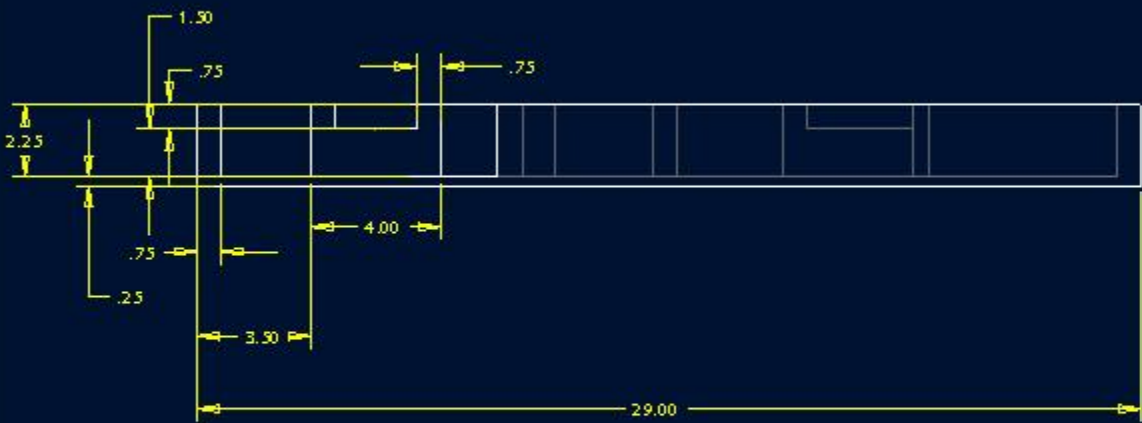

Top View

Right-side View

Front View

Infiltrating Batman's Layer

Institute of Industrial Engineers (IIE)

View : General Views

Scale: SCALE 0.070

Date: 11/13/2004

SCALE 0.280

View: Front View	III	Scale: 0.28	Date:11/14/2004
------------------	-----	-------------	-----------------

SCALE 0.110

View: Top View

III

Scale: 0.110

Date: 11/14/2004

Section Cuts

Scale: 1"=1"

Tracking Tape/ Destination Number
Dimensions

All numbers will fit within the text box with dimensions shown to the left

Scale: 0.5"=3"
All tape is 3/4" wide

The entire course will be painted black except the ellipse which will be painted white. The tape track will be white throughout the entire track except within the ellipse where the color will be black. The two strips before entering and exiting the white ellipse will be red.