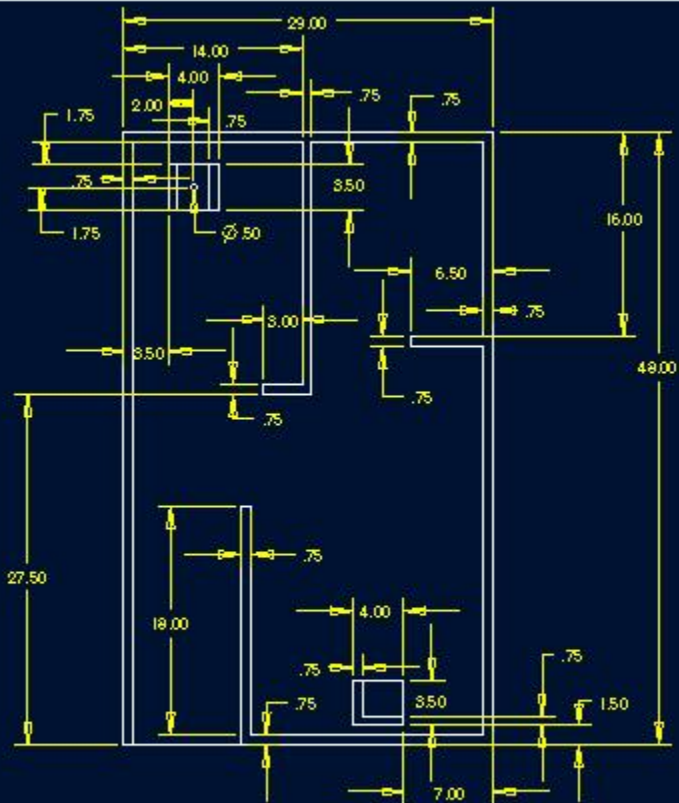

Top View

Right-side View

Front View

Infiltrating Batman's Layer

Institute of Industrial Engineers (IIE)

View : General Views

Scale: SCALE 0.070

Date: 11/13/2004

SCALE 0.280

View: Front View	III	Scale: 0.28	Date:11/14/2004
------------------	-----	-------------	-----------------

SCALE 0.110

View: Top View

III

Scale: 0.110

Date: 11/14/2004

Section Cuts

Scale: 1"=1"

Tracking Tape/ Destination Number
Dimensions

All numbers will fit within the text box with dimensions shown to the left

Scale: 0.5"=3"
All tape is 3/4" wide

The entire course will be painted black except the ellipse which will be painted white. The tape track will be white throughout the entire track except within the ellipse where the color will be black. The two strips before entering and exiting the white ellipse will be red.