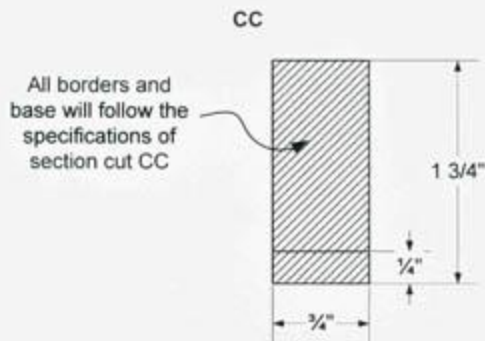

SCALE 0.280

View: Front View	III	Scale: 0.28	Date:11/14/2004
------------------	-----	-------------	-----------------

SCALE 0.110

View: Top View

III

Scale: 0.110

Date: 11/14/2004

Section Cuts

Scale: 1"=1"

Tracking Tape/ Destination Number
Dimensions

All numbers will fit within the text box with dimensions shown to the left

Scale: 0.5"=3"
All tape is 3/4" wide

The entire course will be painted black except the ellipse which will be painted white. The tape track will be white throughout the entire track except within the ellipse where the color will be black. The two strips before entering and exiting the white ellipse will be red.