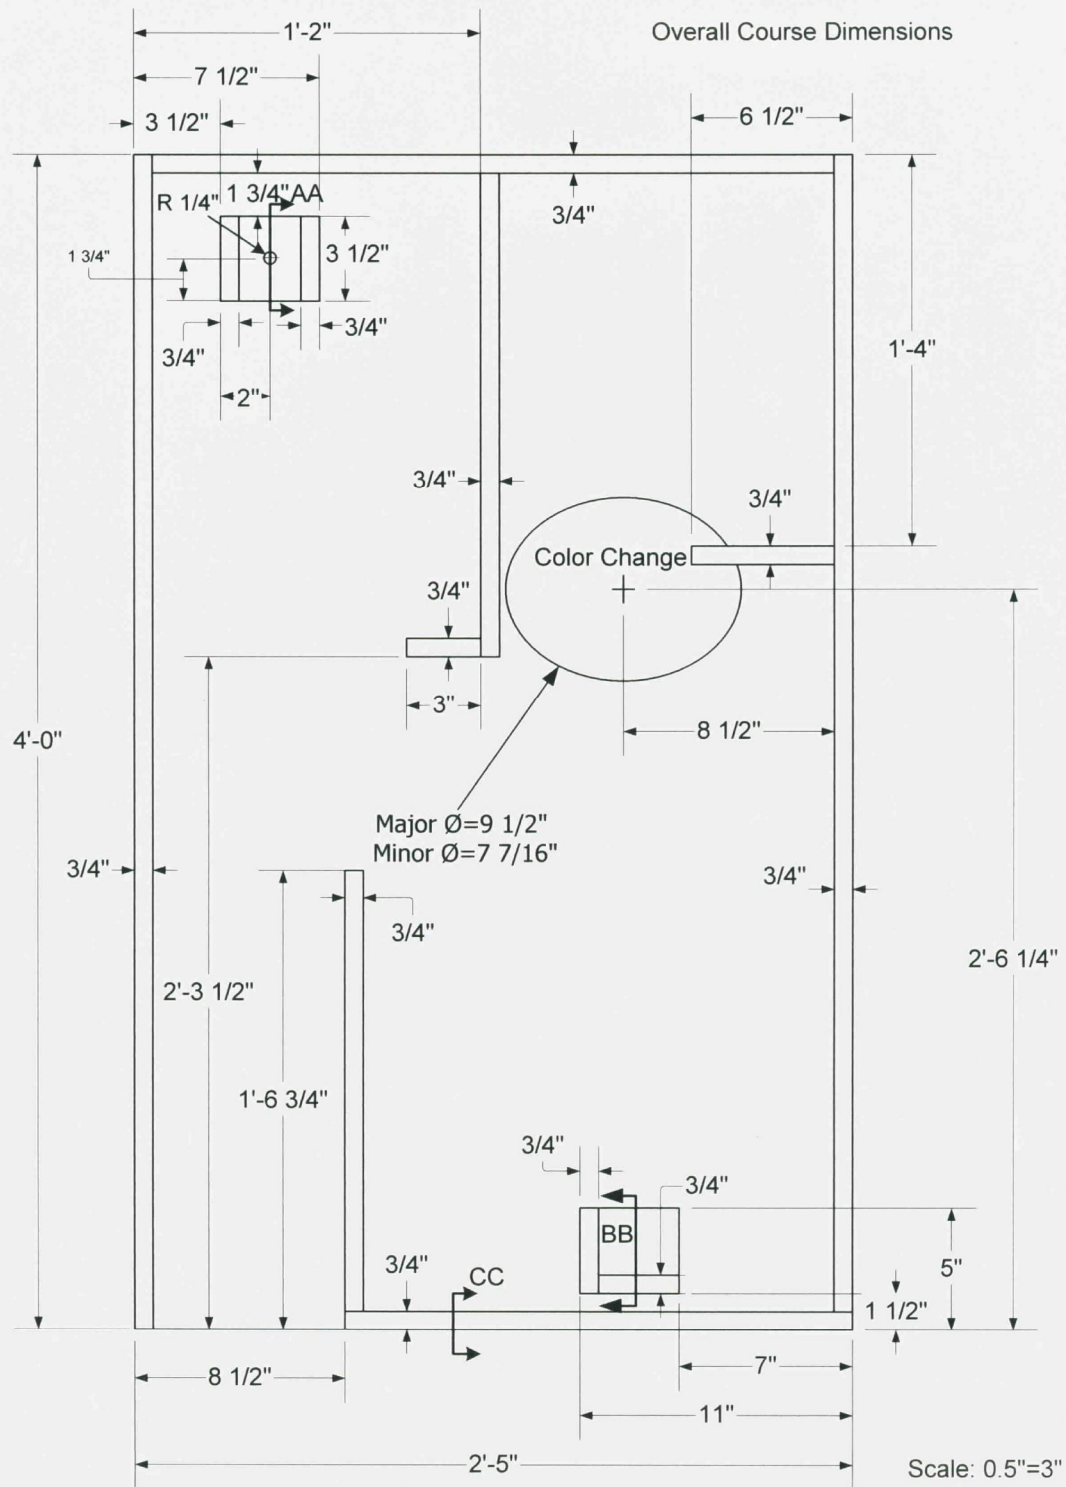

Top View

Right-side View

Front View

Infiltrating Batman's Layer

Institute of Industrial Engineers (IIE)

View : General Views

Scale: SCALE 0.070

Date: 11/13/2004

SCALE 0.280

View: Front View	III	Scale: 0.28	Date:11/14/2004
------------------	-----	-------------	-----------------

SCALE 0.110

View: Top View

III

Scale: 0.110

Date: 11/14/2004

Section Cuts

Scale: 1"=1"

Tracking Tape/ Destination Number
Dimensions

All numbers will fit within the text box with dimensions shown to the left

Scale: 0.5"=3"
All tape is 3/4" wide

The entire course will be painted black except the ellipse which will be painted white. The tape track will be white throughout the entire track except within the ellipse where the color will be black. The two strips before entering and exiting the white ellipse will be red.