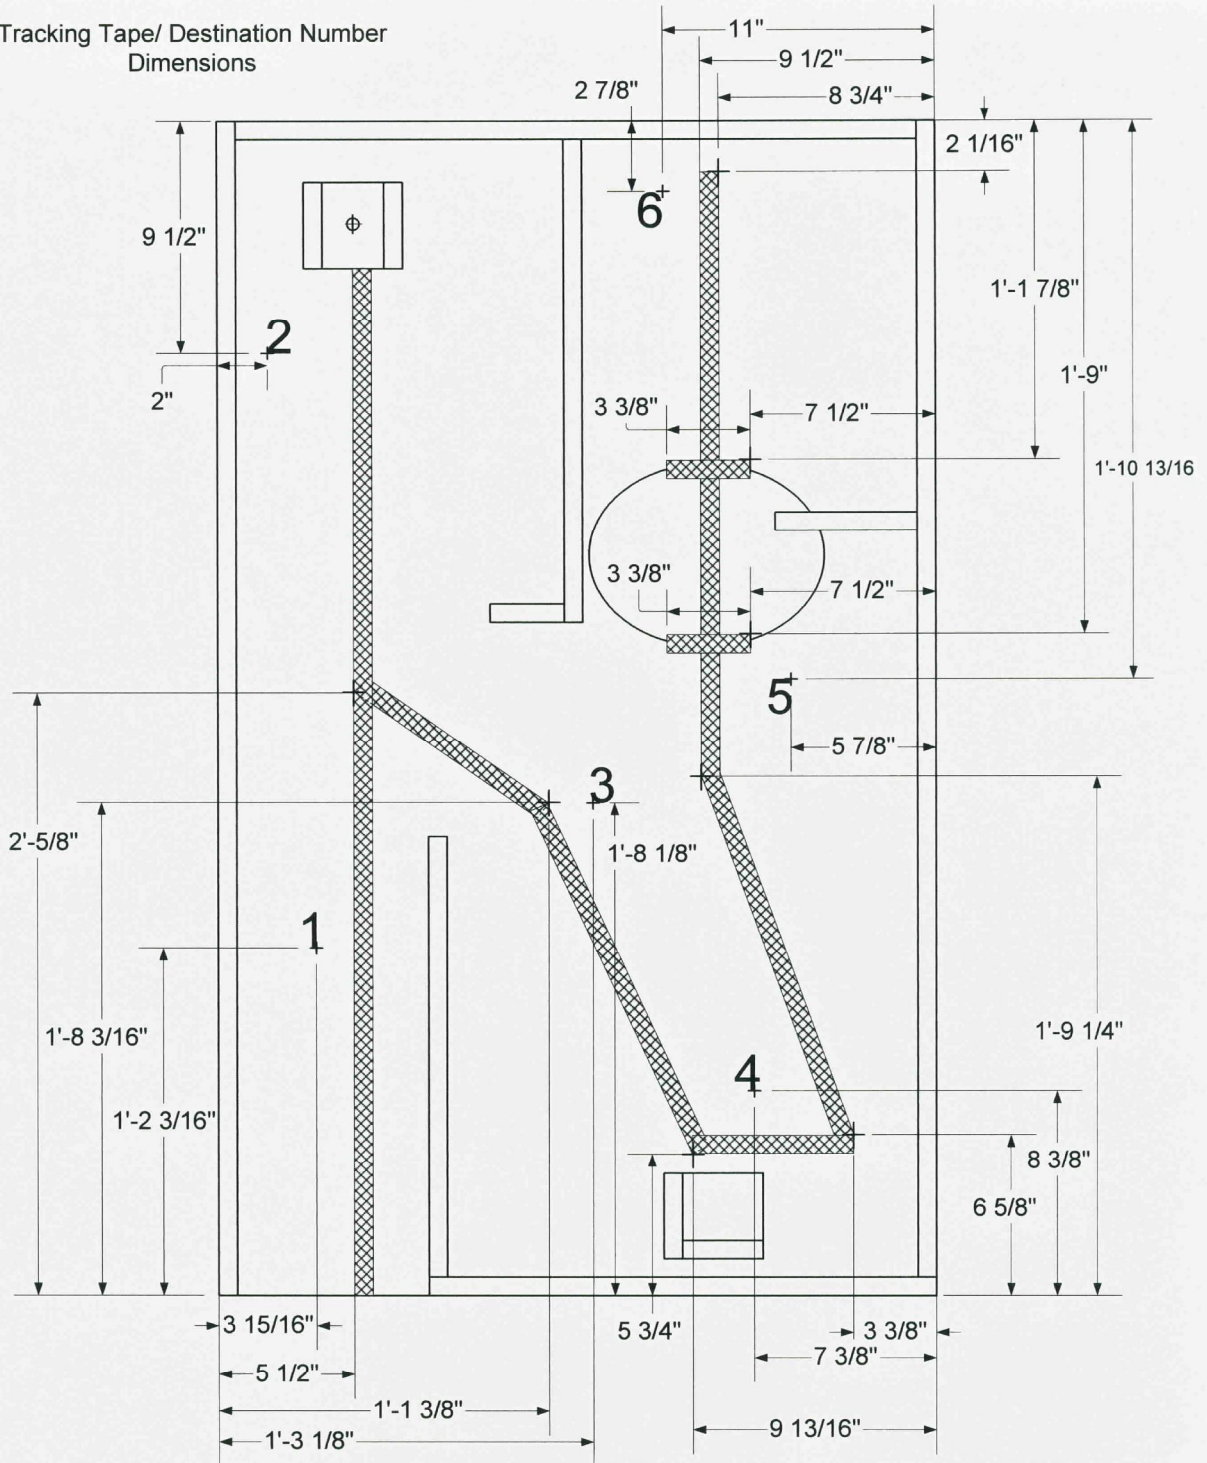

Top View

Right-side View

Front View

Infiltrating Batman's Layer

Institute of Industrial Engineers (IIE)

View : General Views

Scale: SCALE 0.070

Date: 11/13/2004

SCALE 0.280

View: Front View	III	Scale: 0.28	Date:11/14/2004
------------------	-----	-------------	-----------------

SCALE 0.110

View: Top View

III

Scale: 0.110

Date: 11/14/2004

Section Cuts

Scale: 1"=1"

Tracking Tape/ Destination Number
Dimensions

All numbers will fit within the text box with dimensions shown to the left

Scale: 0.5"=3"
All tape is 3/4" wide

The entire course will be painted black except the ellipse which will be painted white. The tape track will be white throughout the entire track except within the ellipse where the color will be black. The two strips before entering and exiting the white ellipse will be red.