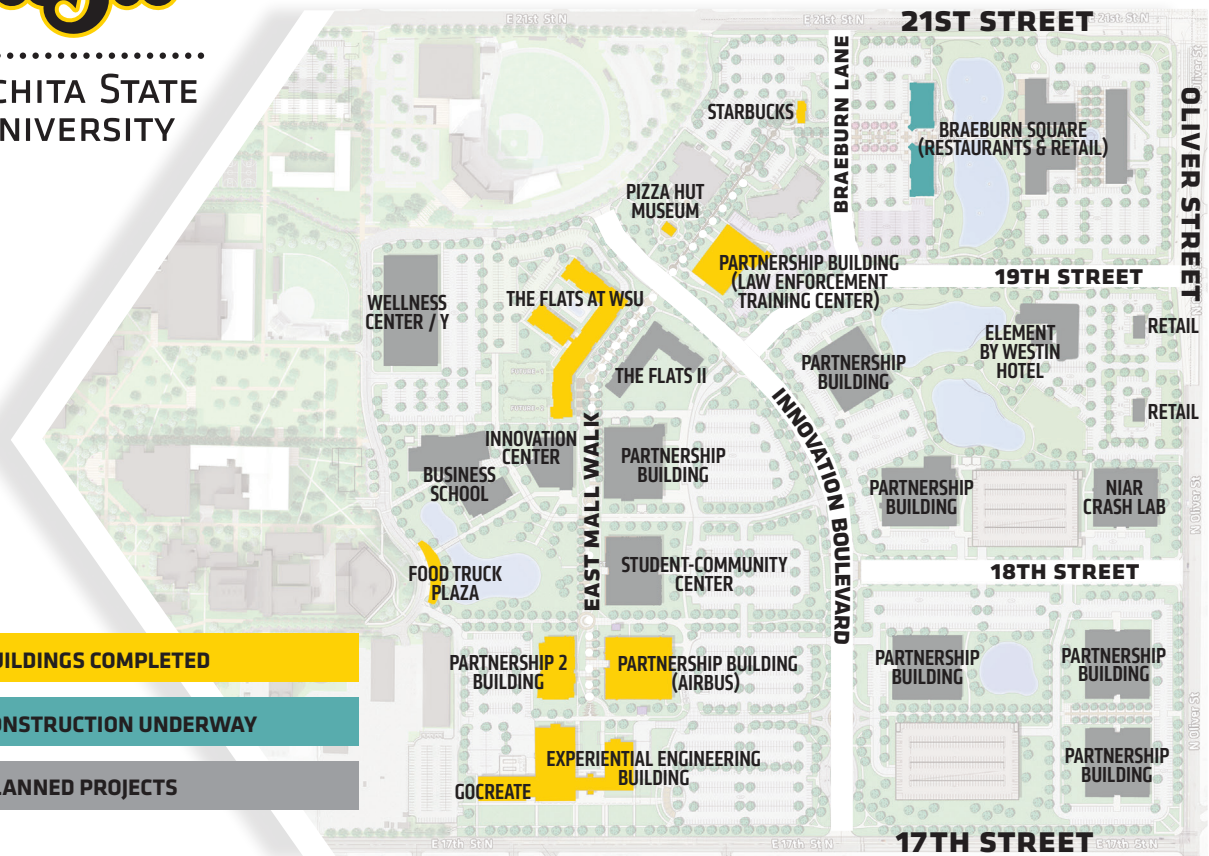

SPRING 2018 UPDATE: INNOVATION CAMPUS

WICHITA STATE UNIVERSITY

- » BUILDINGS COMPLETED
- » CONSTRUCTION UNDERWAY
- » PLANNED PROJECTS

» PARTNERSHIP 2

» AIRBUS

» EXPERIENTIAL ENGINEERING BUILDING & GOCREATE

SPRING 2018 UPDATE: INNOVATION CAMPUS

GoCREATE

- Combines the resources of a manufacturing plant, design studio and garage workshop
- Open to the public: GoCREATE.COM
- Monthly memberships, with assistance available to students, veterans and others with financial need

GoCREATE

GoCREATE

EXPERIENTIAL ENGINEERING BUILDING

- Opened in 2017; home to College of Engineering student labs, National Institute for Aviation Research industry labs and GoCreate community makerspace
- Provides an environment for hands-on learning, creativity and entrepreneurship
- Building tenants: Dassault Systems 3D Experience Center, Hexagon Manufacturing Intelligence, Youth Entrepreneurs

LETC

BRAEBURN SQUARE

- A development underway at 21st and Oliver with dining, retail and lodging
- Freestanding Starbucks coffee shop opened in 2017

BRAEBURN SQUARE

STARBUCKS

LETC

“ENVISION BEING PART OF A UNIVERSITY WHERE **INNOVATION, CREATIVITY, ENTREPRENEURSHIP AND TECHNOLOGY** ARE MAKING THE FUTURE.”