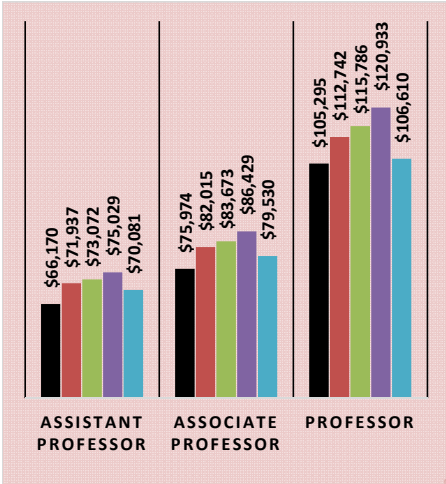

Salary Data for Wichita State University Faculty

By Faculty Rank

By College

By Gender

By Ethnicity

Gender % from Median of CUPA Comparison Groups- Salary Data for Wichita State University Faculty

By College

By Faculty Rank

Ethnicity % from Median of CUPA Comparison Groups- Salary Data for Wichita State University Faculty

By College

By Faculty Rank