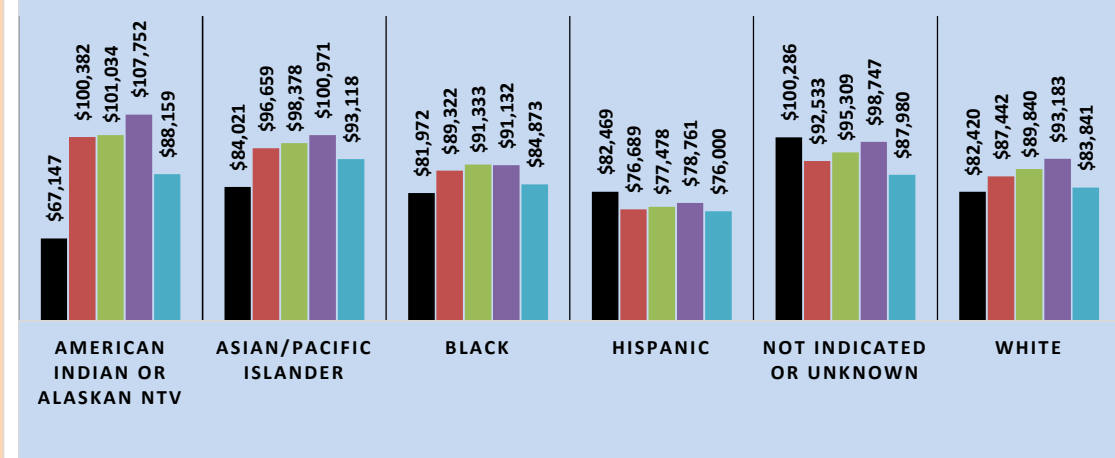

Salary Data for Wichita State University Faculty

By Faculty Rank

By College

By Gender

By Ethnicity

Gender % from Median of CUPA Comparison Groups- Salary Data for Wichita State University Faculty

By College