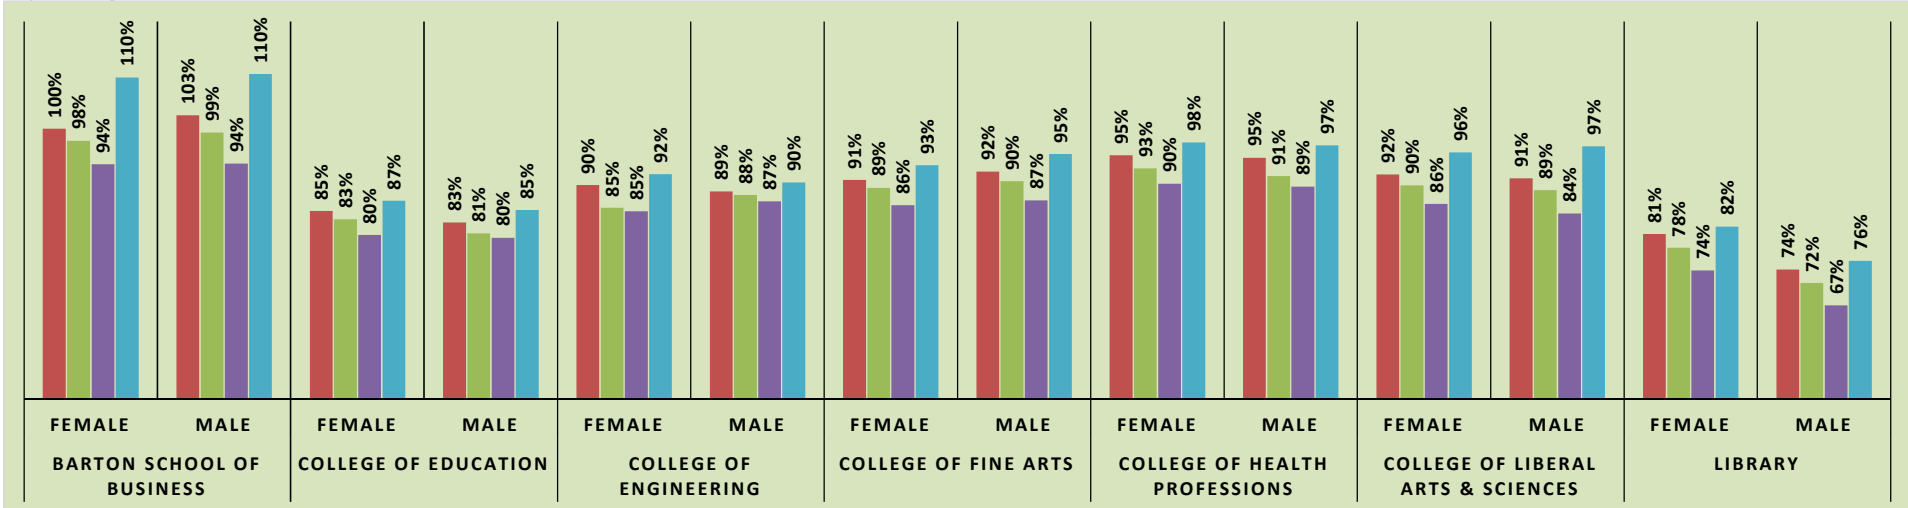

Salary Data for Wichita State University Faculty

By Faculty Rank

By College

By Gender

By Ethnicity

Gender % from Median of CUPA Comparison Groups- Salary Data for Wichita State University Faculty

By College

By Faculty Rank

Ethnicity % from Median of CUPA Comparison Groups- Salary Data for Wichita State University Faculty

By College

By Faculty Rank