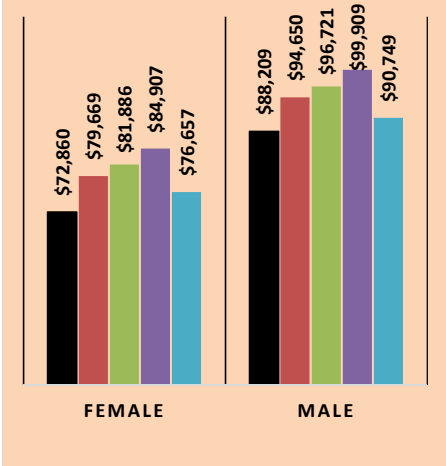

Salary Data for Wichita State University Faculty

By Faculty Rank

By College

By Gender

By Ethnicity

Gender % from Median of CUPA Comparison Groups- Salary Data for Wichita State University Faculty

By College