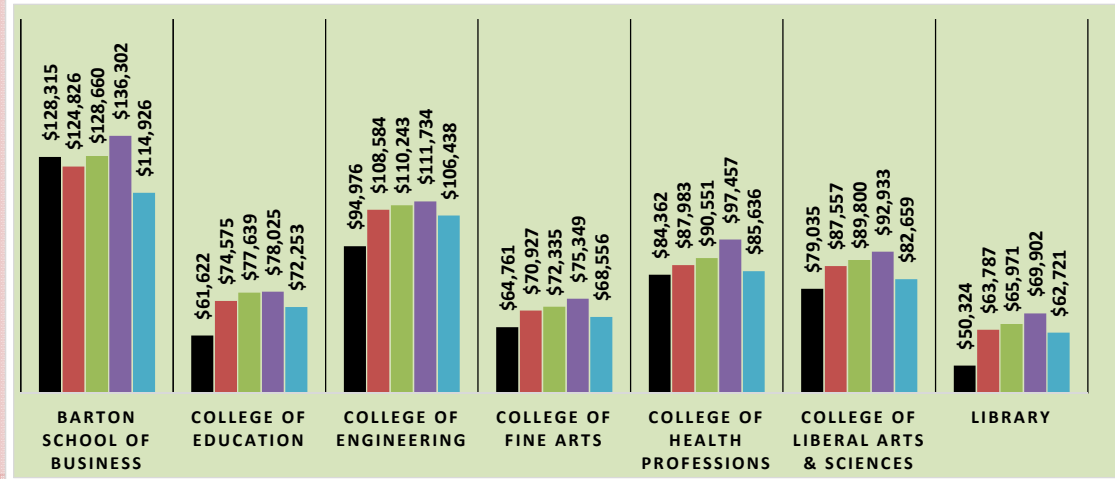

Salary Data for Wichita State University Faculty

By Faculty Rank

By College

By Gender

By Ethnicity

Gender % from Median of CUPA Comparison Groups- Salary Data for Wichita State University Faculty

By College

By Faculty Rank

Ethnicity % from Median of CUPA Comparison Groups- Salary Data for Wichita State University Faculty

By College

By Faculty Rank