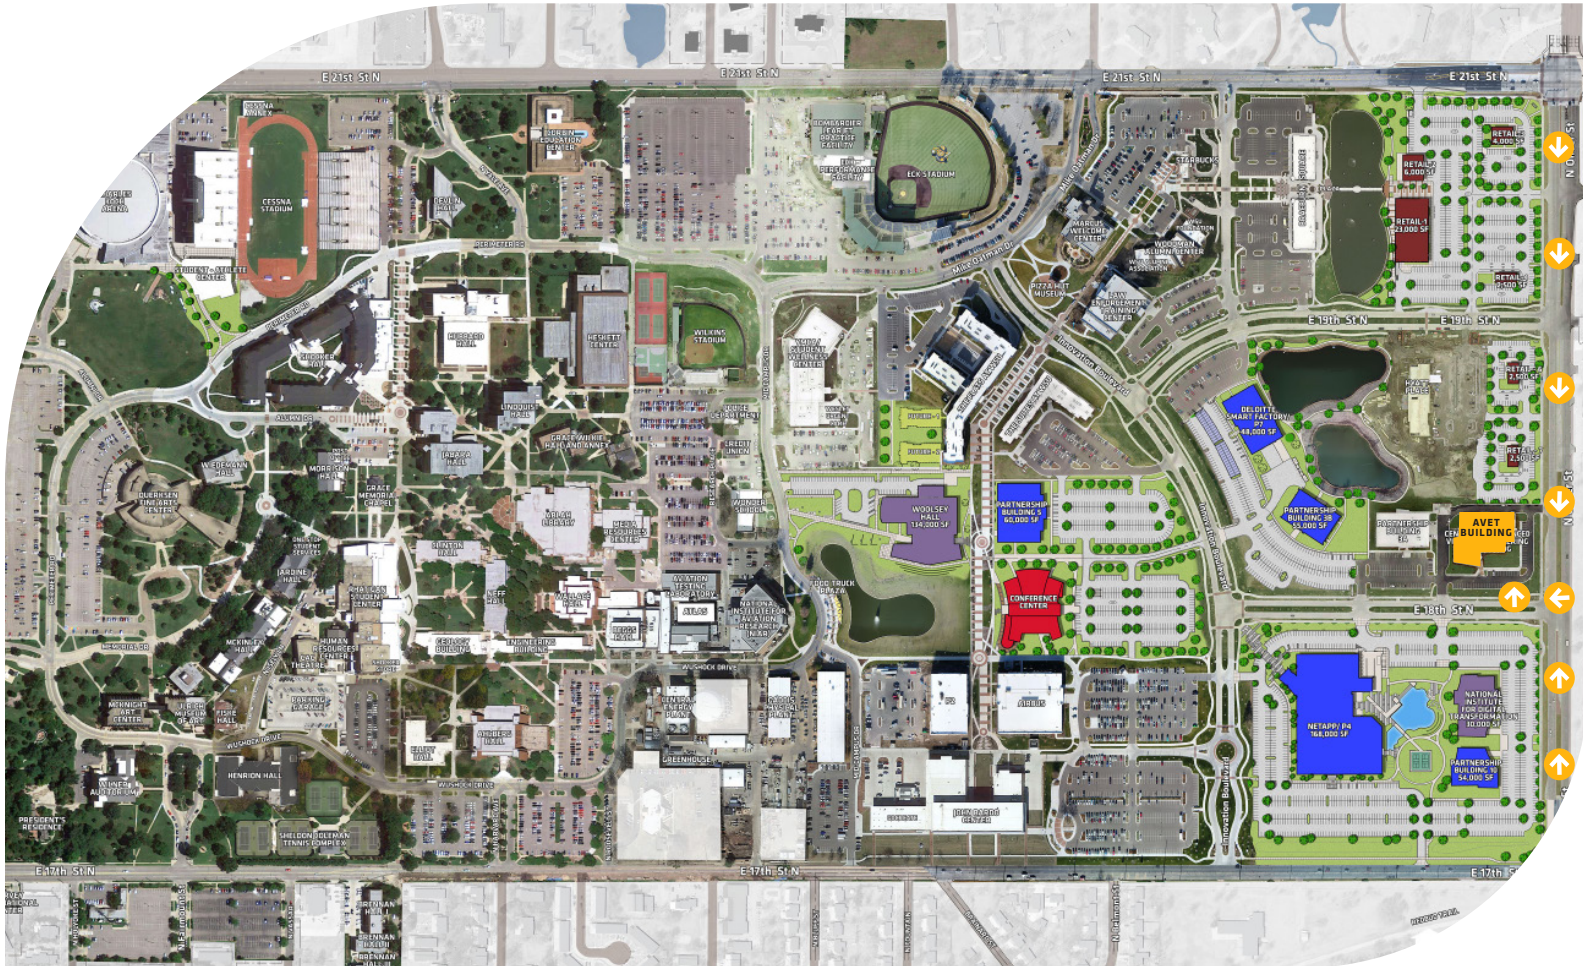

## JERRY MORAN CENTER FOR AVET

Wichita State University  
4720 E 18th St. N.  
Wichita, Kansas 67208

## DIRECTIONS

- Enter the WSU Campus from Oliver
- Turn **WEST** at **18th Street**.
- Turn **RIGHT** to enter parking lot
- NIAR visitors should park in a **YELLOW VISITORS PARKING SPOT**

## PARKING