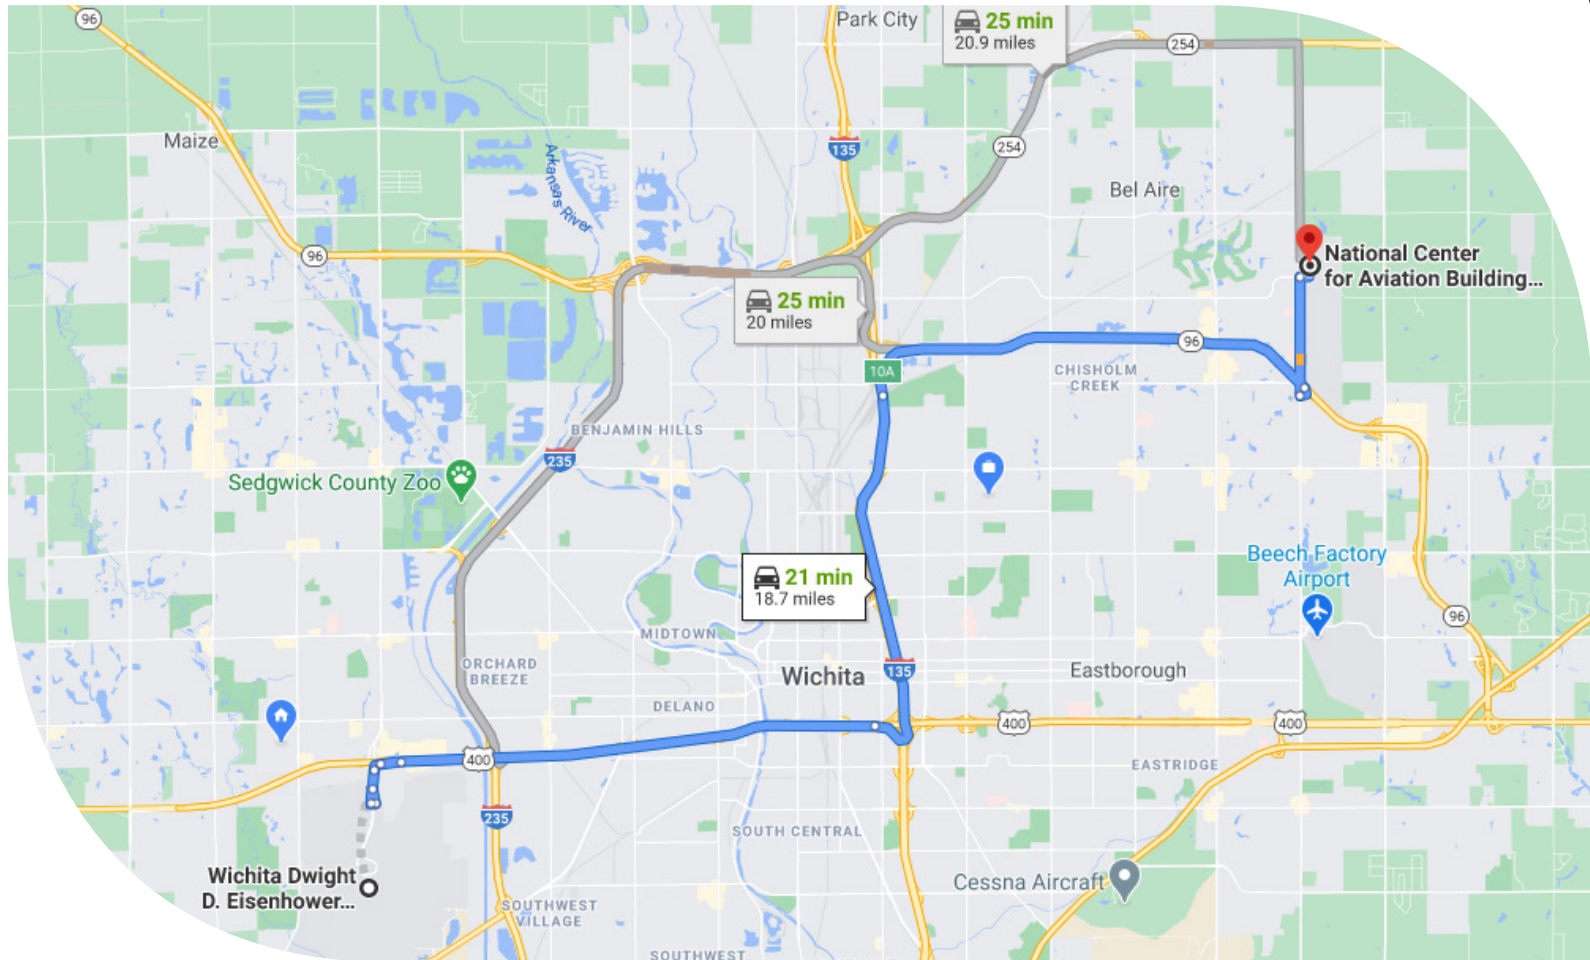

HOW TO FIND US

NCAT

National Center for Aviation Training
4004 N Webb Rd
Wichita, KS 67226

DIRECTIONS FROM WICHITA DWIGHT D. EISENHOWER NATIONAL AIRPORT

- Exit airport onto S. Airport Rd.
- Turn RIGHT (east) onto E. Kellogg Dr./Hwy 54.
- Take ramp onto I-135 N (towards Salina) heading north.
- Take exit to K96
- Follow K-96 East until you see the Webb Road exit. This will be the next exit after Rock Road. This will be approximately 5 miles after you get on K-96. After exiting K-96, you will want to turn RIGHT and go North on Webb Road.
- NCAT will be approximately 2.5 miles north of the K-96/Webb Road exit. NCAT will be on the right hand side of the road just after the airport. There are two entrances to NCAT, one on the south end of the campus, one on the north end of the campus.

NIAR WICHITA STATE UNIVERSITY
NATIONAL INSTITUTE FOR AVIATION RESEARCH

NATIONAL CENTER FOR AVIATION TRAINING (NCAT) FACILITY

NCAT

NationalCenter for Aviation Training
4004 N Webb Rd
Wichita, KS 67226