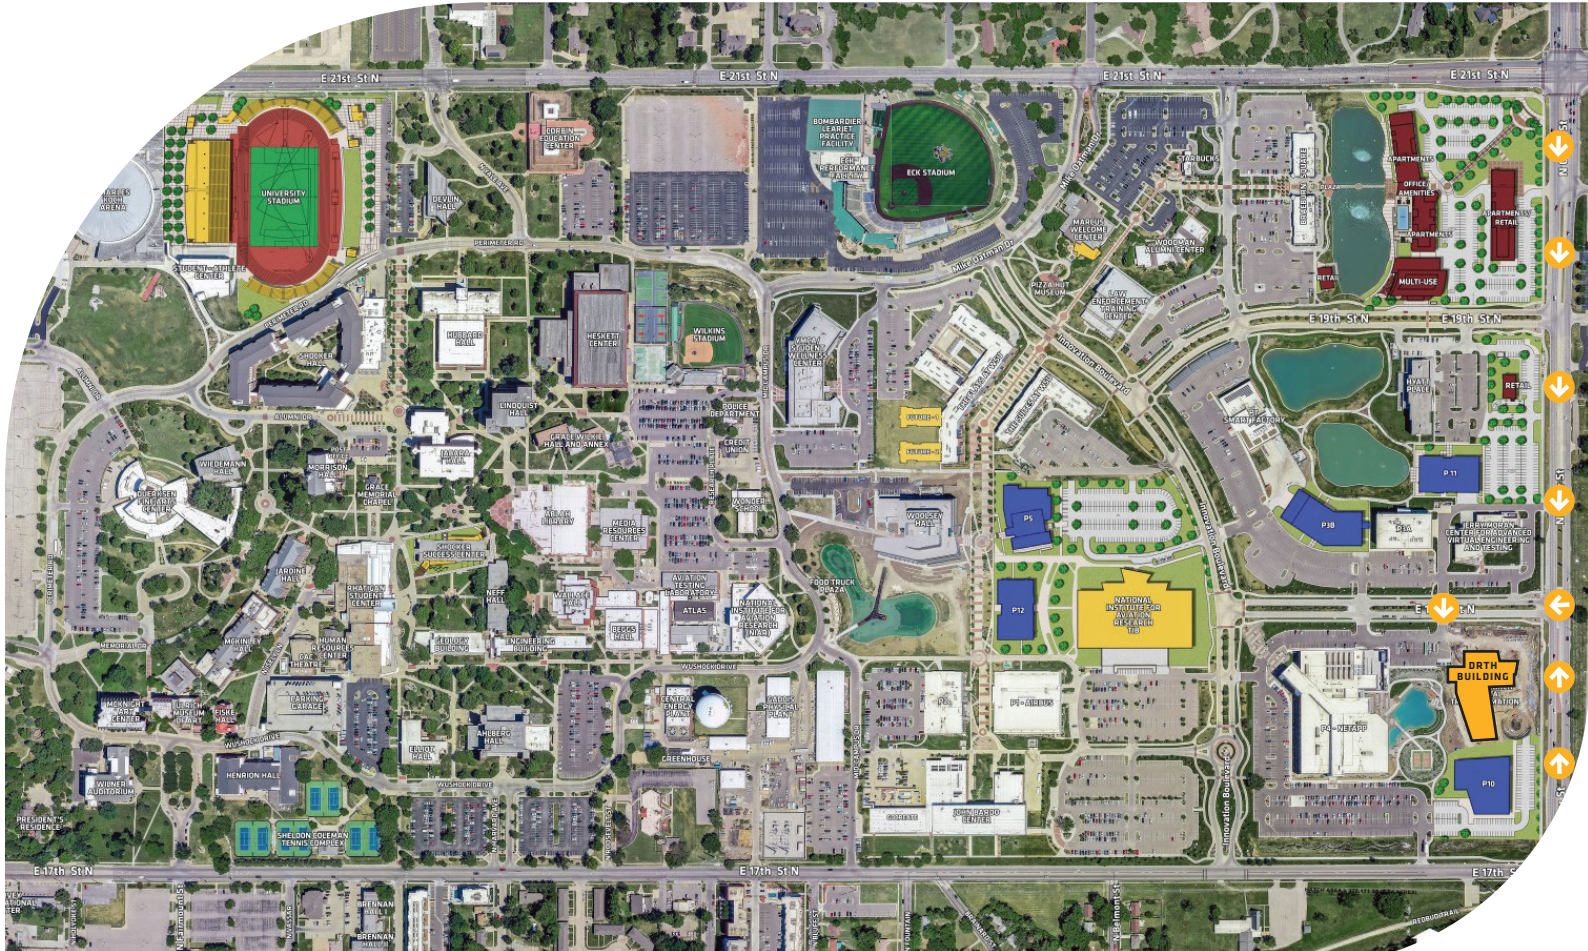

## DIGITAL RESEARCH AND TRANSFORMATION HUB

Wichita State University  
4701 E. 18th Street N.  
Wichita, Kansas 67208

## DIRECTIONS

- Enter the WSU Campus from Oliver
- Turn **WEST** at 18th Street.
- Turn **LEFT** to enter parking lot
- Visitors should park in any unmarked spots in the lots indicated to the right

## PARKING