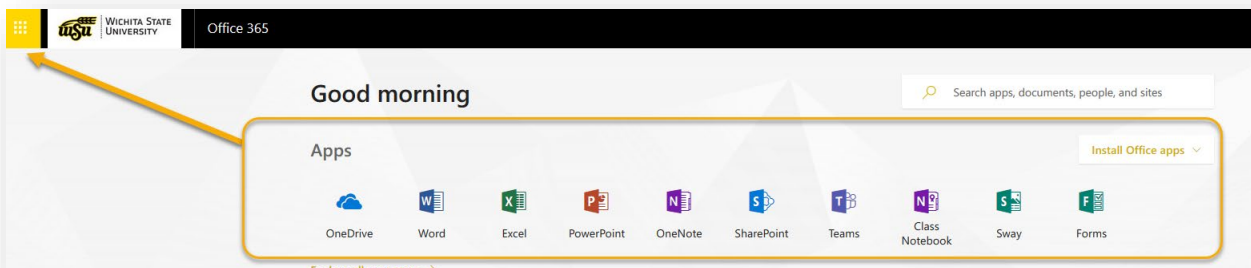

Microsoft Office 365 contains:

- ✓ Excel
- ✓ Word
- ✓ PowerPoint
- ✓ OneNote
- ✓ OneDrive storage
- ✓ And more!

A total of five (5) installations of Office 365 are allowed on PCs, Macs, tablets or smart phones. WSU does not recommend storing FERPA protected information on OneDrive.

[Back to Top](#)

HOW TO ACCESS OFFICE 365 ONLINE

To access Office 365:

1. Go to o365.wichita.edu
2. Log in:
 - ✓ Username: your *myWSUID*@wichita.edu (e.g. A123Z987@wichita.edu)
 - ✓ Your *myWSU* ID Password

At the top of the screen, shown below, note the ability to access various Microsoft Applications online, without downloading them. These can be accessed under “Apps” at the top of the screen, or by selecting the launcher grid in the upper left.