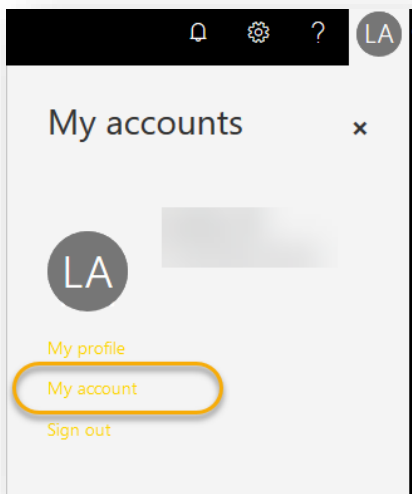

[Back to Top](#)

MYWSU

Users may also access the 365 subscription by logging in to *myWSU* and selecting the Office 365 icon in the upper right.