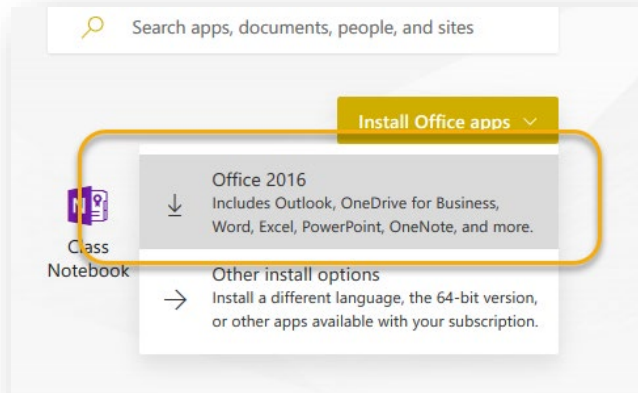

4. Users may be asked to enter login credentials again upon installation.
5. At any point, check the number of active installations by clicking on your initials in upper right and selecting **My Account**.
  - ✓ A total of five (5) installations of Office 365 are allowed on PCs, Macs, tablets or smart phones.