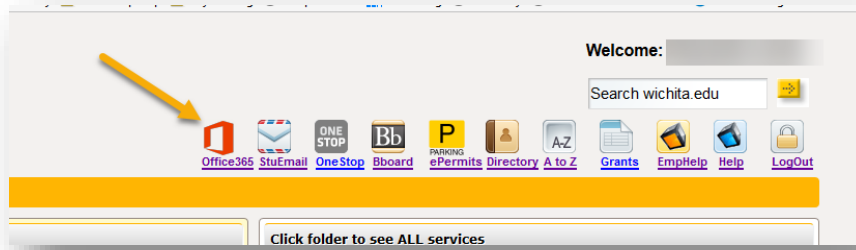

QUESTIONS?

Contact information

Password Assistance:

- ITS Technology Help Desk: (316) 978-HELP or helpdesk@wichita.edu

[Back to Top](#)