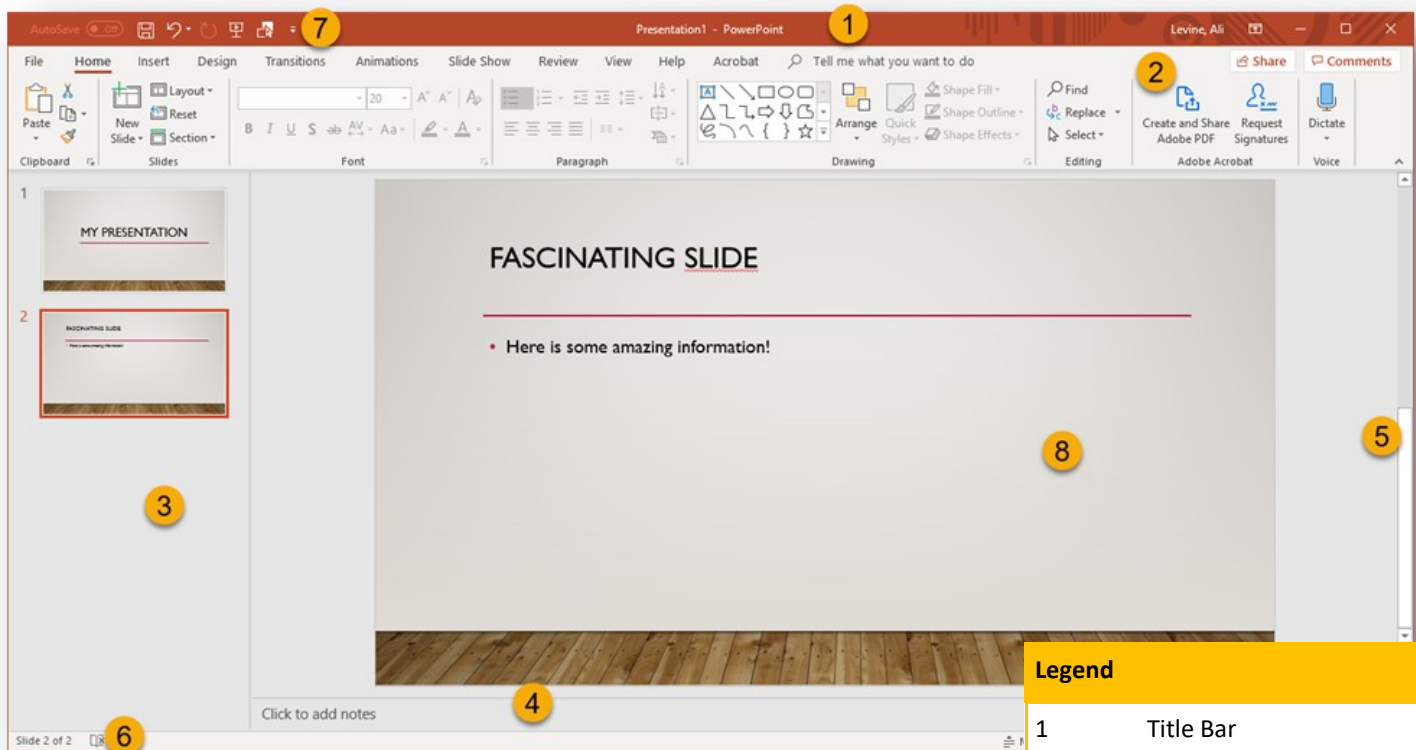

PowerPoint Quick Reference Card

Legend	
1	Title Bar
2	Ribbon
3	Thumbnails
4	Notes Pane
5	Scroll Bars
6	Status Bar
7	Quick Access Toolbar
8	Current Slide

View Options	
1	Normal View
2	Slide Sorter
3	Slide Show

During Presentation	
Next Slide	Page down or Enter or Mouse Click, or Right Arrow
Previous Slide	Page up or Left Arrow
Stop Show	Esc
See list of key commands	F1
Start Show	F5, or Slide Show Button