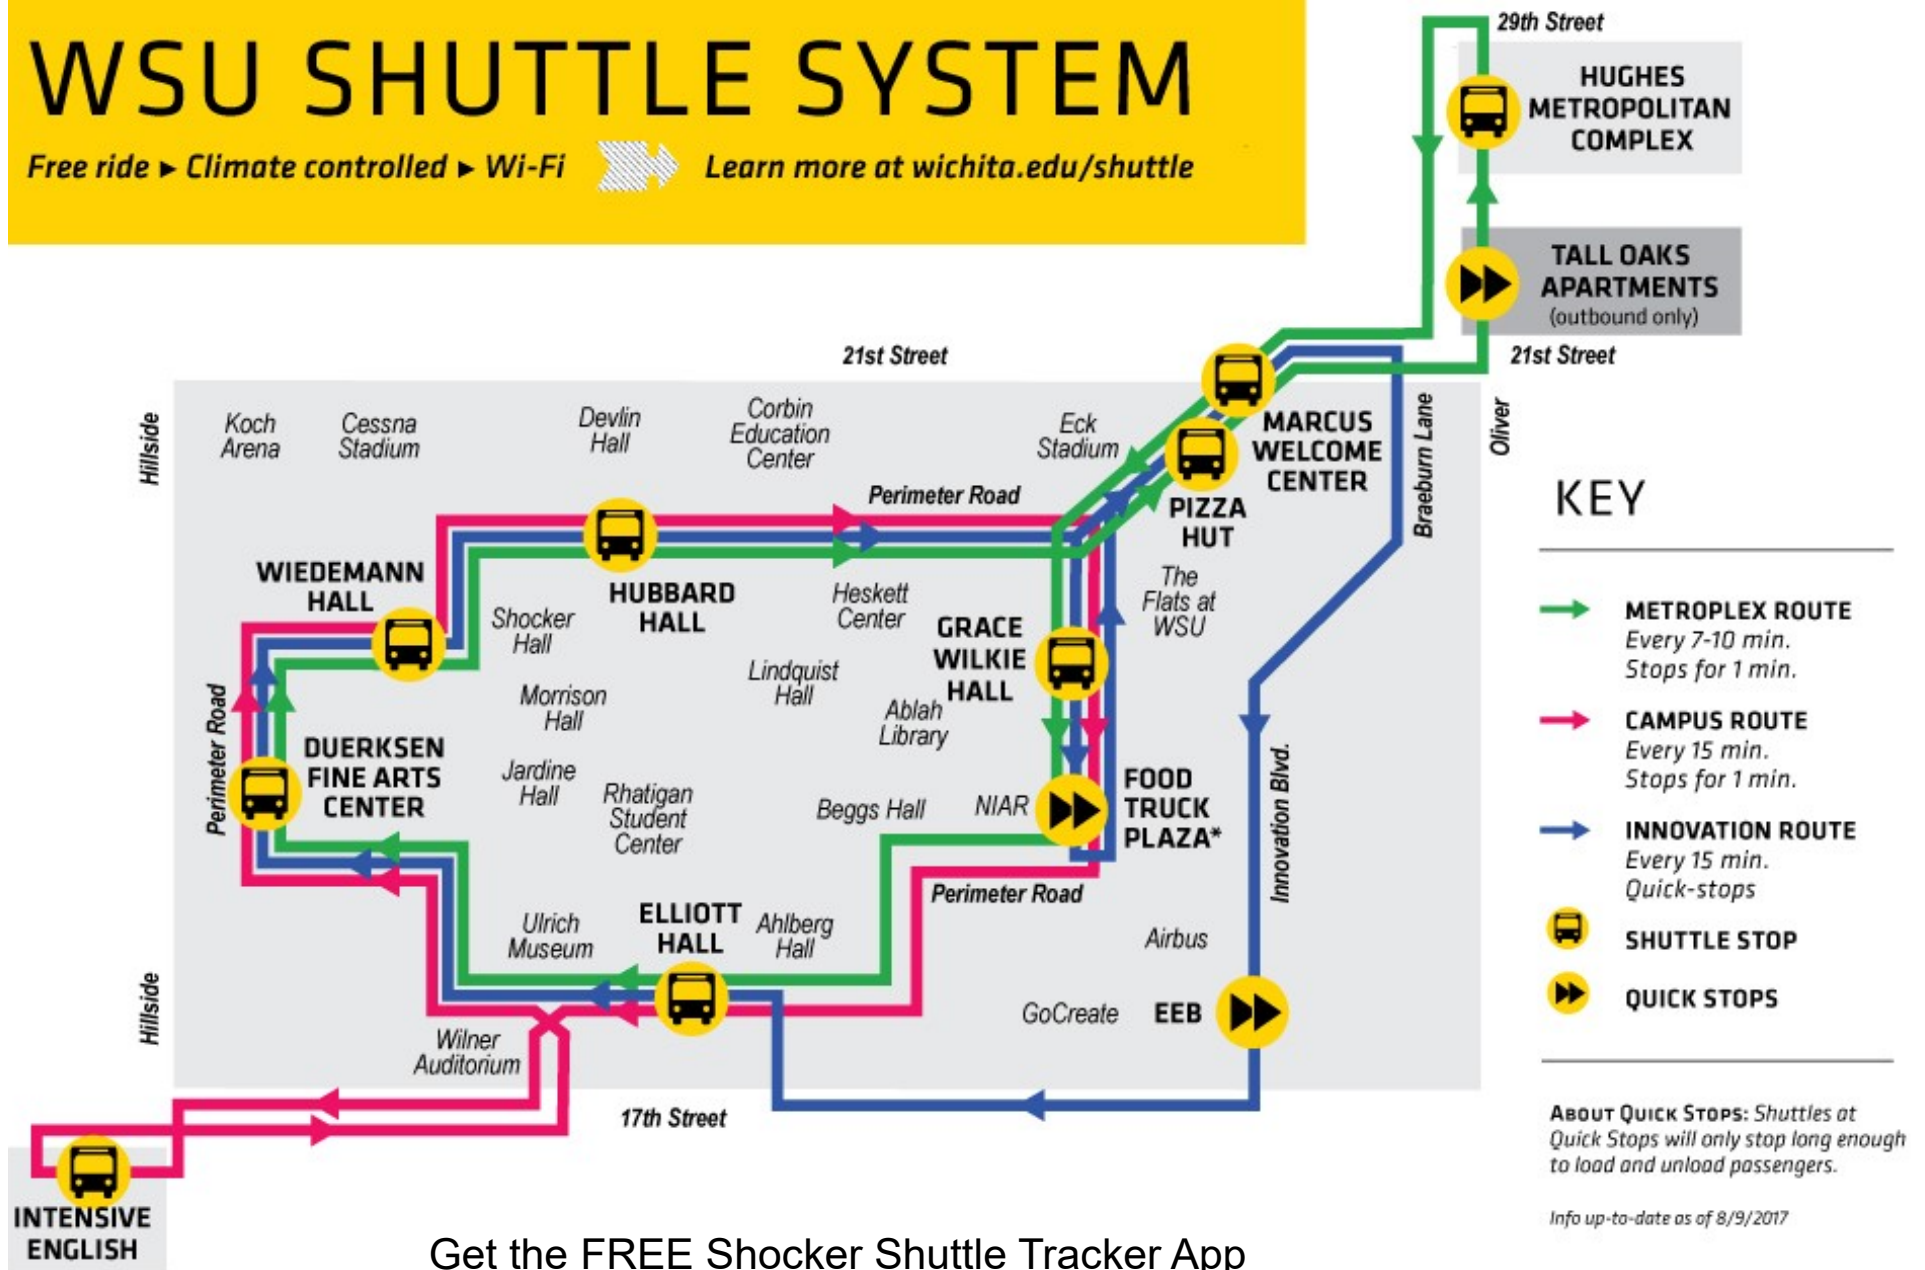

WSU SHUTTLE SYSTEM

Free ride ▶ Climate controlled ▶ Wi-Fi ▶ Learn more at wichita.edu/shuttle

Get the FREE Shocker Shuttle Tracker App
Available on iTunes and Google Play

WSU SHUTTLE SYSTEM

RIDE THE SHUTTLE!
 Free ride ▶ Climate controlled ▶ Wi-Fi
 Learn more at wichita.edu/shuttle

Get the free **SHOCKER SHUTTLE TRACKER APP** for real-time shuttle info.

Download on the **App Store** GET IT ON **Google play**

KEY

- **METROPLEX ROUTE**
 Every 7-10 min.*
 Stops for 1 min.
- **CAMPUS ROUTE**
 Every 15 min.
 Stops for 1 min.
- **INNOVATION ROUTE**
 Every 15 min.
 All stops are quick-stops
- SHUTTLE STOP**
- QUICK STOPS**

ABOUT QUICK STOPS: Unlike normal WSU Shuttle stops, shuttles at Quick Stops will only stop long enough to load and unload passengers.

* Metroplex Route shuttles are less frequent after 6 p.m.

Map updated: 8/2/2017