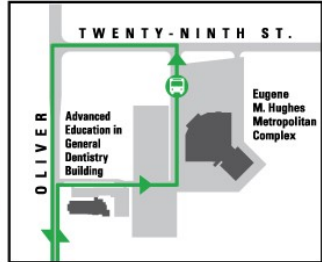

Get the free **SHOCKER SHUTTLE TRACKER APP** for real-time shuttle info.

Download on the **App Store** GET IT ON **Google play**

KEY

- **METROPLEX ROUTE**
 Every 7-10 min.*
 Stops for 1 min.
- **CAMPUS ROUTE**
 Every 15 min.
 Stops for 1 min.
- **INNOVATION ROUTE**
 Every 15 min.
 All stops are quick-stops
- SHUTTLE STOP**
- QUICK STOPS**