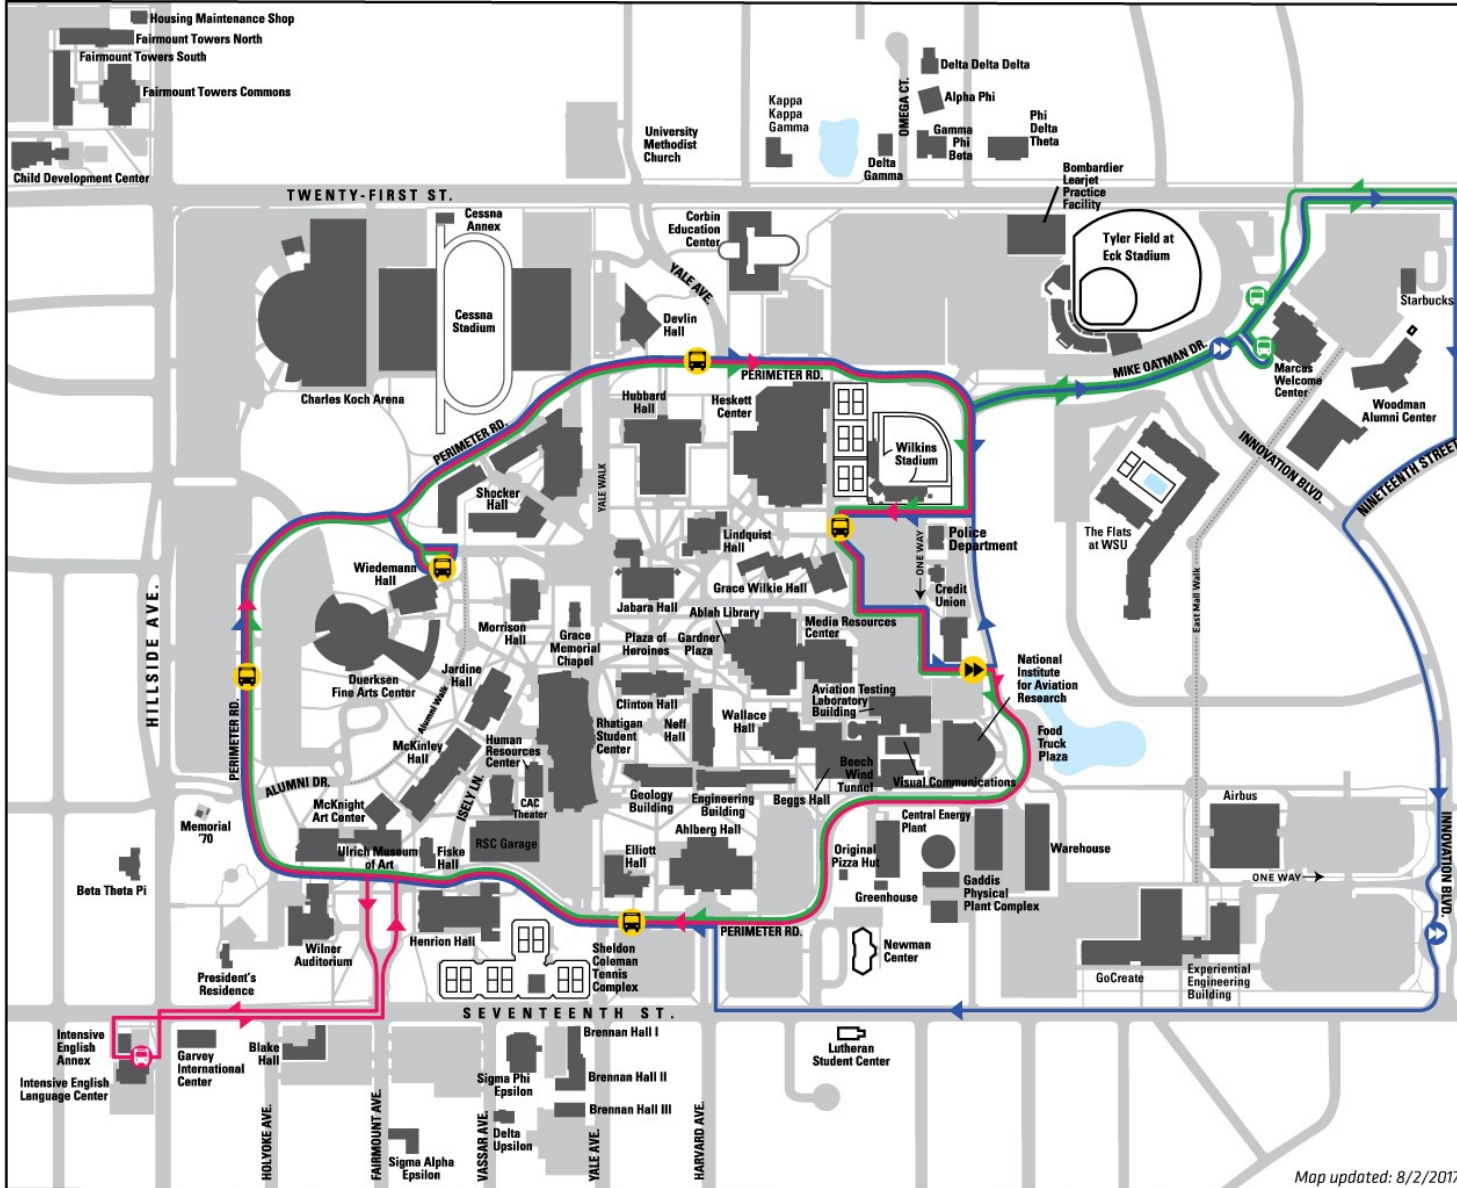

WSU SHUTTLE SYSTEM

Free ride ▶ Climate controlled ▶ Wi-Fi ▶ Learn more at wichita.edu/shuttle

Get the FREE Shocker Shuttle Tracker App
Available on iTunes and Google Play

WSU SHUTTLE SYSTEM

RIDE THE SHUTTLE!
 Free ride ▶ Climate controlled ▶ Wi-Fi
 Learn more at wichita.edu/shuttle

Get the free **SHOCKER SHUTTLE TRACKER APP** for real-time shuttle info.

Download on the **App Store** GET IT ON **Google play**

KEY

- **METROPLEX ROUTE**
 Every 7-10 min.*
 Stops for 1 min.
- **CAMPUS ROUTE**
 Every 15 min.
 Stops for 1 min.
- **INNOVATION ROUTE**
 Every 15 min.
 All stops are quick-stops
- SHUTTLE STOP**
- QUICK STOPS**

ABOUT QUICK STOPS: Unlike normal WSU Shuttle stops, shuttles at Quick Stops will only stop long enough to load and unload passengers.

* Metroplex Route shuttles are less frequent after 6 p.m.

Map updated: 8/2/2017