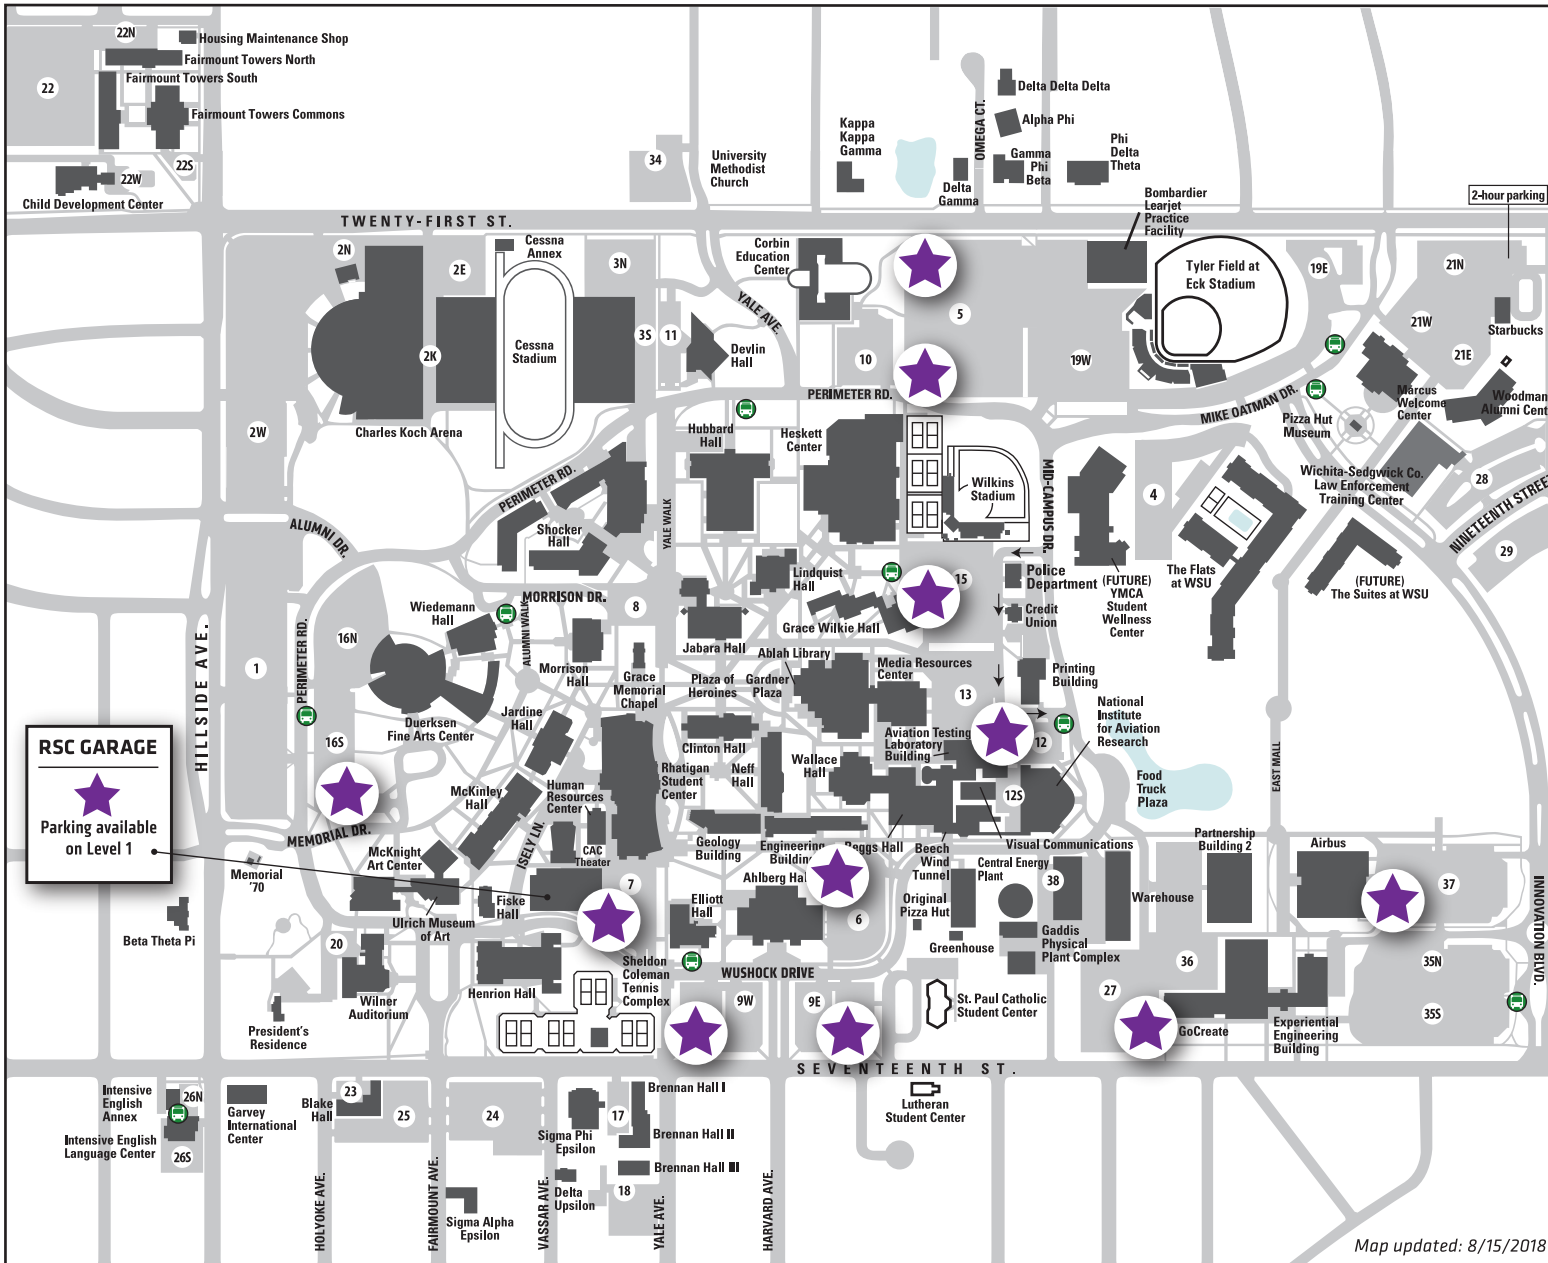

MOTORCYCLE PARKING AT WSU

RSC GARAGE
 Parking available on Level 1

KEY

MOTORCYCLE PARKING

SHUTTLE STOP
 For information on WSU Shuttle System routes and schedules, go to wichita.edu/shuttle

During the fall and spring semesters, Wichita State's main campus is an ePermit-only parking environment from 7 a.m. to 5 p.m. on weekdays when classes are in session, with the exception of the RSC Parking garage which requires an ePermit at all times. Visitors to campus during the enforcement period may park without an ePermit for four calendar days during the year (July-June). On your fifth visit to campus during the year, you'll need to purchase an ePermit at the link below. Visitors may purchase either single-day ePermits for \$5 or frequent visitor ePermits for \$75 per semester.

GO TO WICHITA.EDU/VISITORPARKING FOR MORE INFORMATION.

WICHITA.EDU/PARKING

- SHOCKERPARKING
- WSUPARKING

Map updated: 8/15/2018