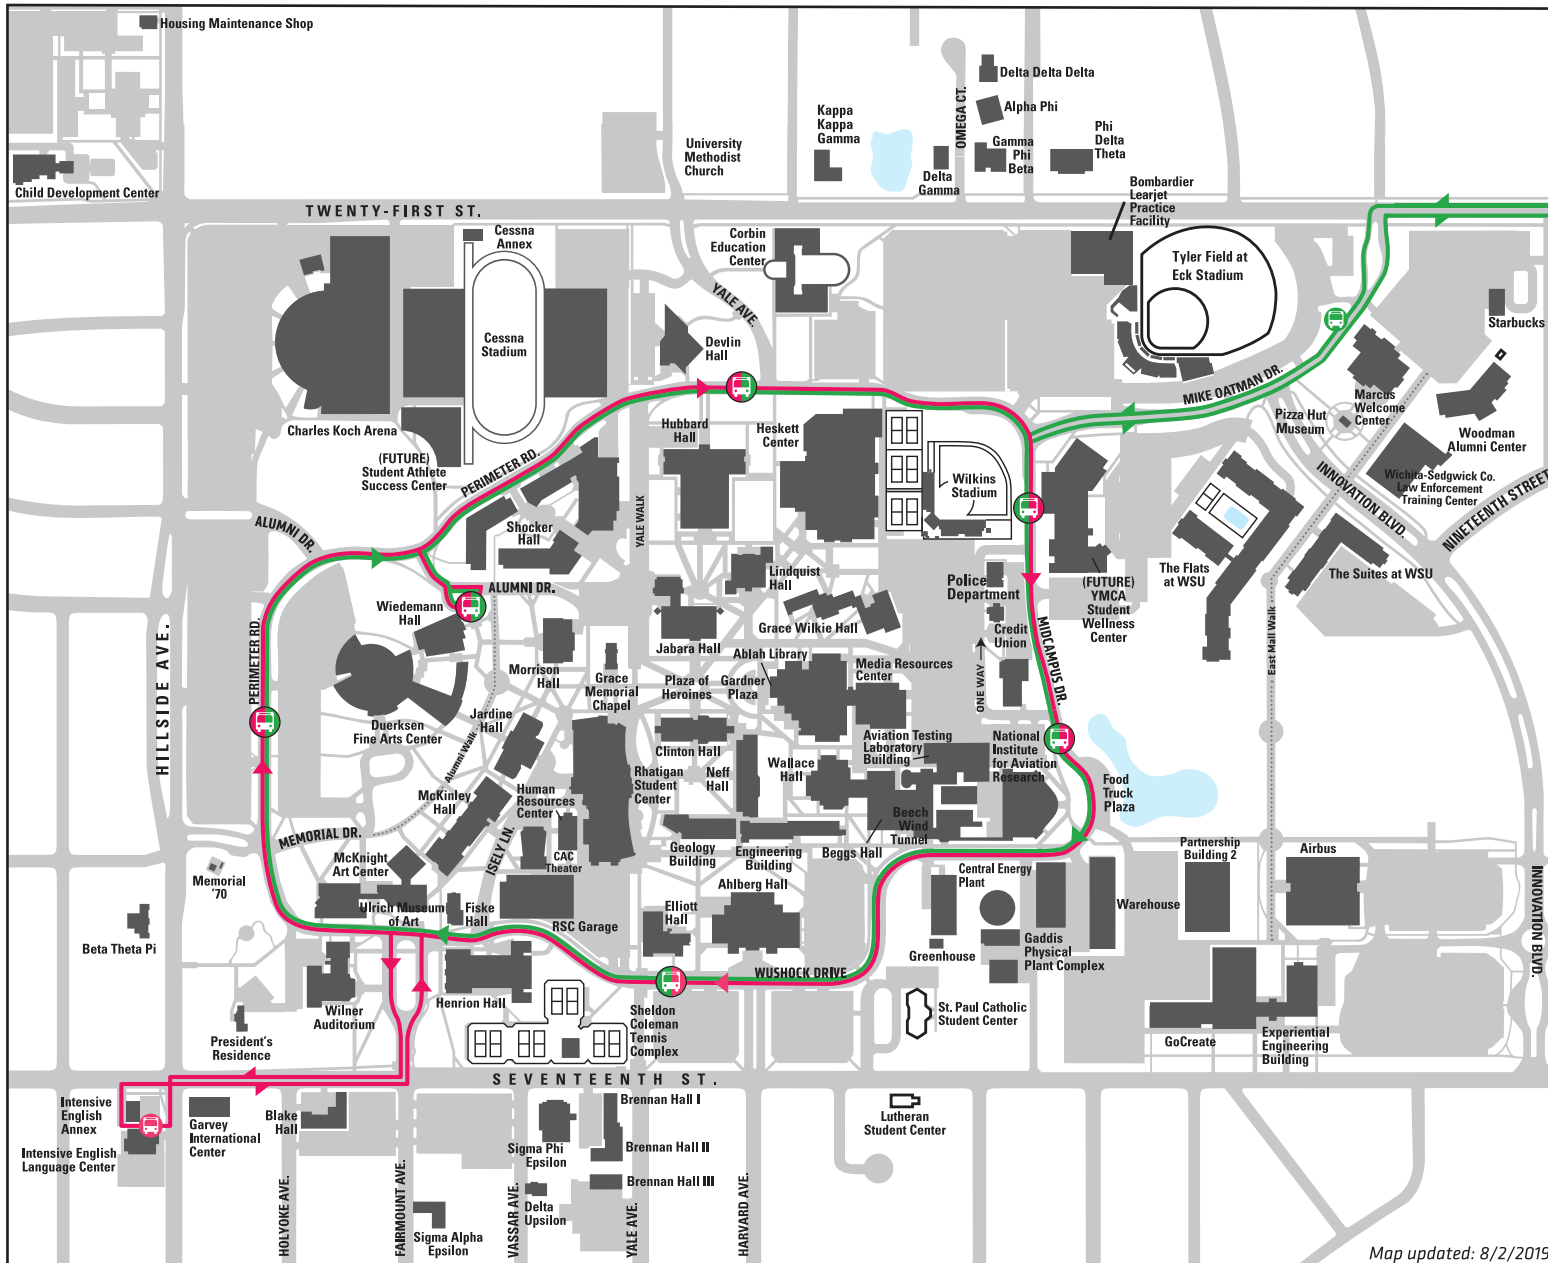

WSU SHUTTLE SYSTEM

RIDE THE SHUTTLE!
 Free ride ▶ Climate controlled ▶ Wi-Fi
 Learn more at wichita.edu/shuttle

KEY

METROPLEX ROUTE
 7-10 minute intervals*
 Stops for 30 seconds

CAMPUS ROUTE
 20 minute intervals
 Stops for 30 seconds

SHUTTLE STOP

* Metroplex Route shuttles are less frequent after 6 p.m.

Get the free **SHOCKER SHUTTLE TRACKER APP** for real-time shuttle info.

Download on the **App Store** GET IT ON **Google play**

Map updated: 8/2/2019