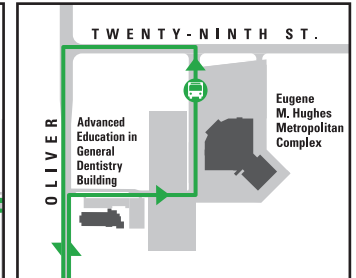

WSU SHUTTLE SYSTEM

RIDE THE SHUTTLE!
 Free ride ▶ Climate controlled ▶ Wi-Fi
 Learn more at wichita.edu/shuttle

KEY

METROPLEX ROUTE
 7-10 minute intervals*
 Stops for 30 seconds

CAMPUS ROUTE
 20 minute intervals
 Stops for 30 seconds

SHUTTLE STOP

* Metroplex Route shuttles are less frequent after 6 p.m.

Get the free **SHOCKER SHUTTLE TRACKER APP** for real-time shuttle info.

Download on the **App Store** GET IT ON **Google play**

Map updated: 8/2/2019