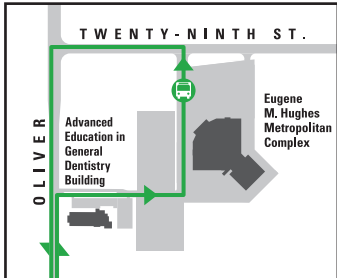

KEY

- METROPLEX ROUTE**
Every 7-10 min.*
Stops for 1 min.
- CAMPUS ROUTE**
Every 15 min.
Stops for 1 min.
- WSU SOUTH ROUTE**
Bus departs main campus every hour.
- SHUTTLE STOP**
- QUICK STOPS**

ABOUT QUICK STOPS: Unlike normal WSU Shuttle Stops, shuttles at Quick Stops will only stop long enough to load and unload passengers.

* Metroplex Route shuttles are less frequent after 6 p.m.

Map updated: 9/10/2018

TO WSU SOUTH
 3821 E Harry St