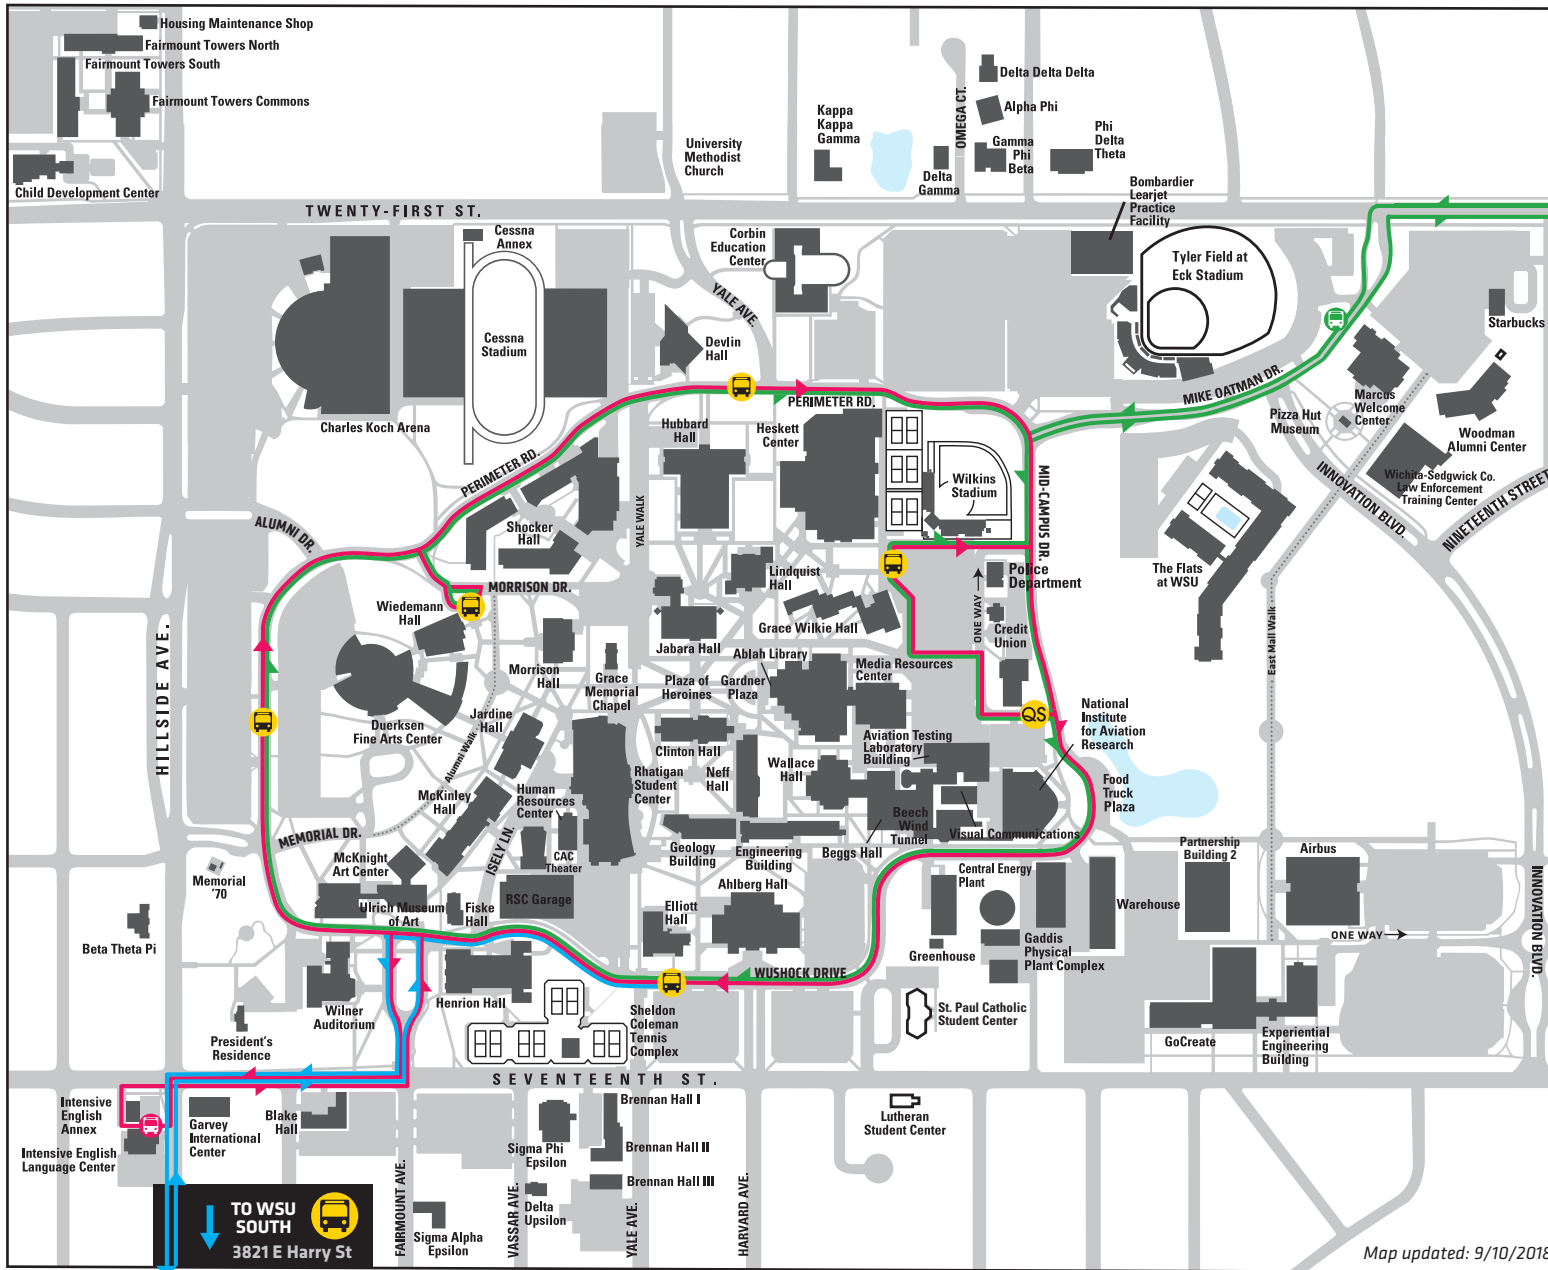

WSU SHUTTLE SYSTEM

RIDE THE SHUTTLE!
 Free ride ▶ Climate controlled ▶ Wi-Fi
 Learn more at wichita.edu/shuttle

Get the free **SHOCKER SHUTTLE TRACKER APP** for real-time shuttle info.

Download on the **App Store** GET IT ON **Google play**

KEY

- METROPLEX ROUTE**
Every 7-10 min.*
Stops for 1 min.
- CAMPUS ROUTE**
Every 15 min.
Stops for 1 min.
- WSU SOUTH ROUTE**
Bus departs main campus every hour.
- SHUTTLE STOP**
- QUICK STOPS**

ABOUT QUICK STOPS: Unlike normal WSU Shuttle Stops, shuttles at Quick Stops will only stop long enough to load and unload passengers.

* Metroplex Route shuttles are less frequent after 6 p.m.

Map updated: 9/10/2018

TO WSU SOUTH
 3821 E Harry St