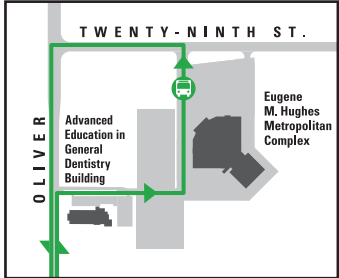

KEY

- **METROPLEX ROUTE**
 Every 7-10 min.*
 Stops for 1 min.
- **CAMPUS ROUTE**
 Every 15 min.
 Stops for 1 min.
- **INNOVATION ROUTE**
 Every 15 min.
 All stops are quick-stops
- SHUTTLE STOP**
- QUICK STOPS**