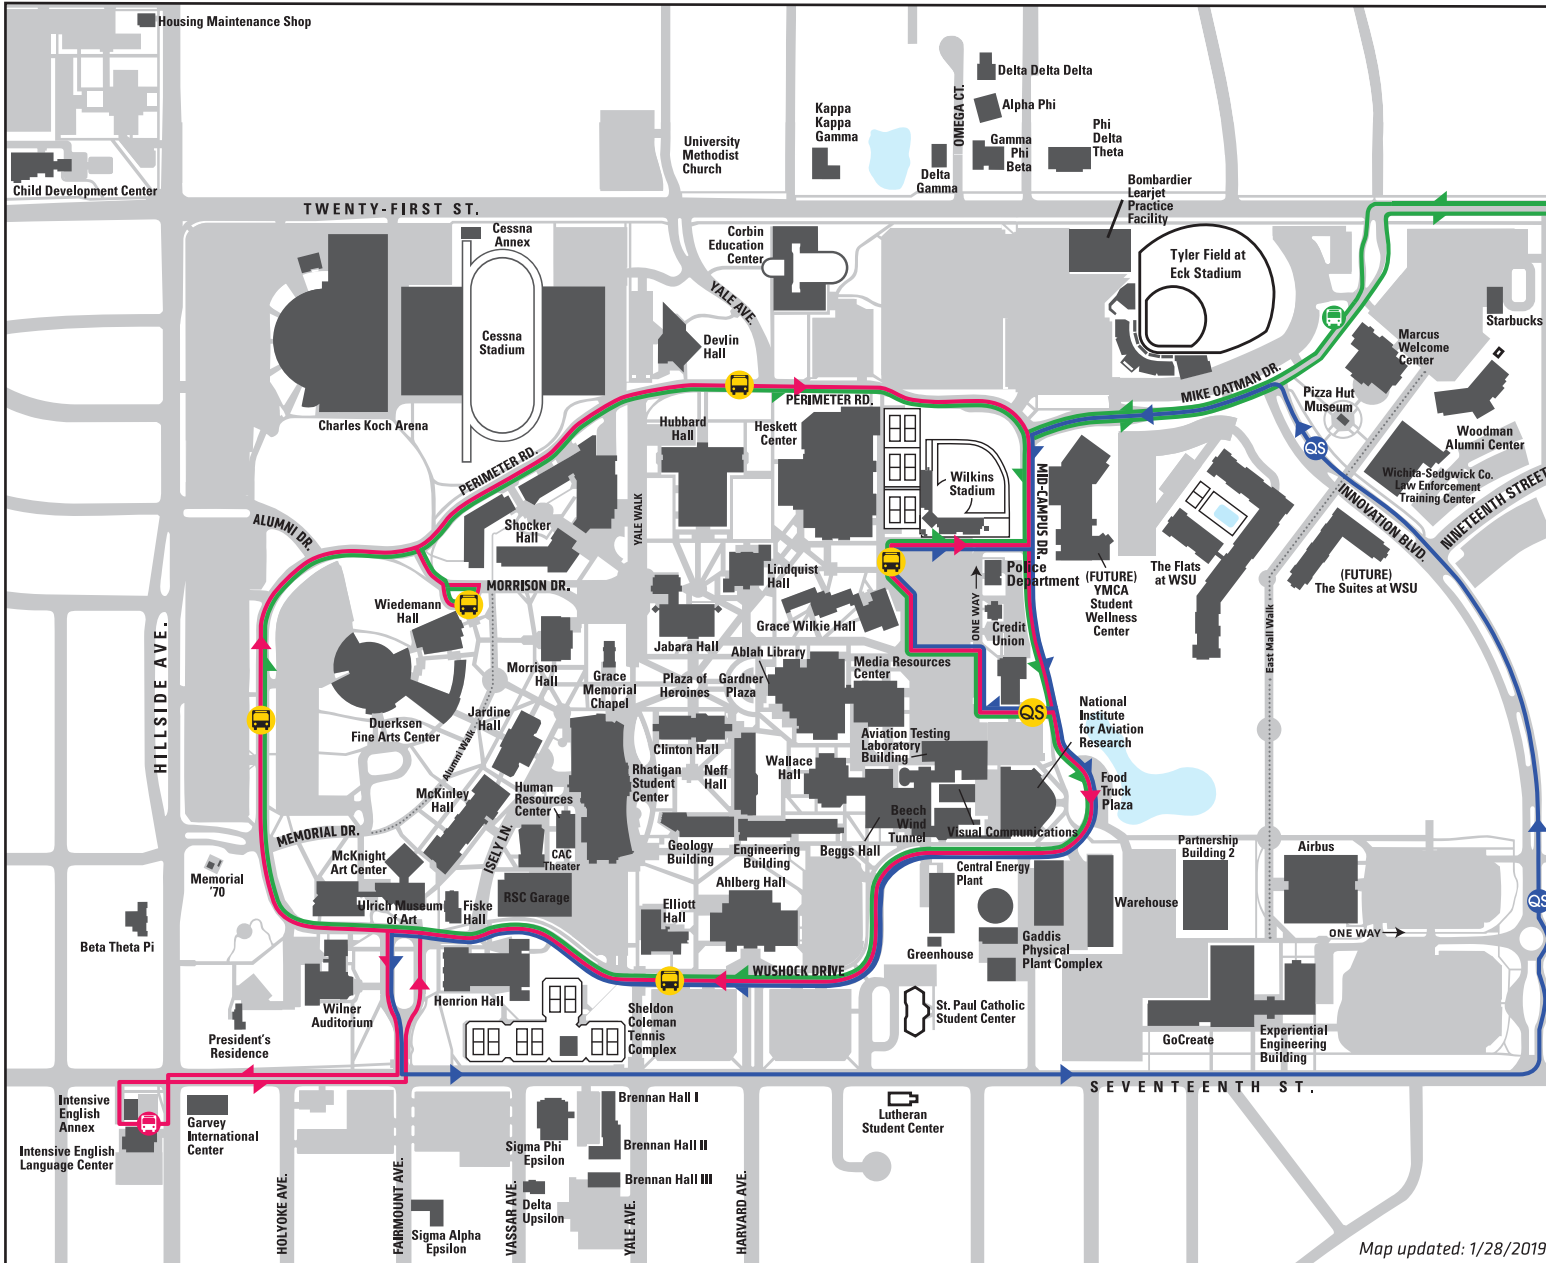

WSU SHUTTLE SYSTEM

RIDE THE SHUTTLE!
 Free ride ▶ Climate controlled ▶ Wi-Fi
 Learn more at wichita.edu/shuttle

Get the free **SHOCKER SHUTTLE TRACKER APP** for real-time shuttle info.

Download on the **App Store** GET IT ON **Google play**

KEY

- **METROPLEX ROUTE**
 Every 7-10 min.*
 Stops for 1 min.
- **CAMPUS ROUTE**
 Every 15 min.
 Stops for 1 min.
- **INNOVATION ROUTE**
 Every 15 min.
 All stops are quick-stops
- SHUTTLE STOP**
- QUICK STOPS**

ABOUT QUICK STOPS: Unlike normal WSU Shuttle Stops, shuttles at Quick Stops will only stop long enough to load and unload passengers.

* Metroplex Route shuttles are less frequent after 6 p.m.