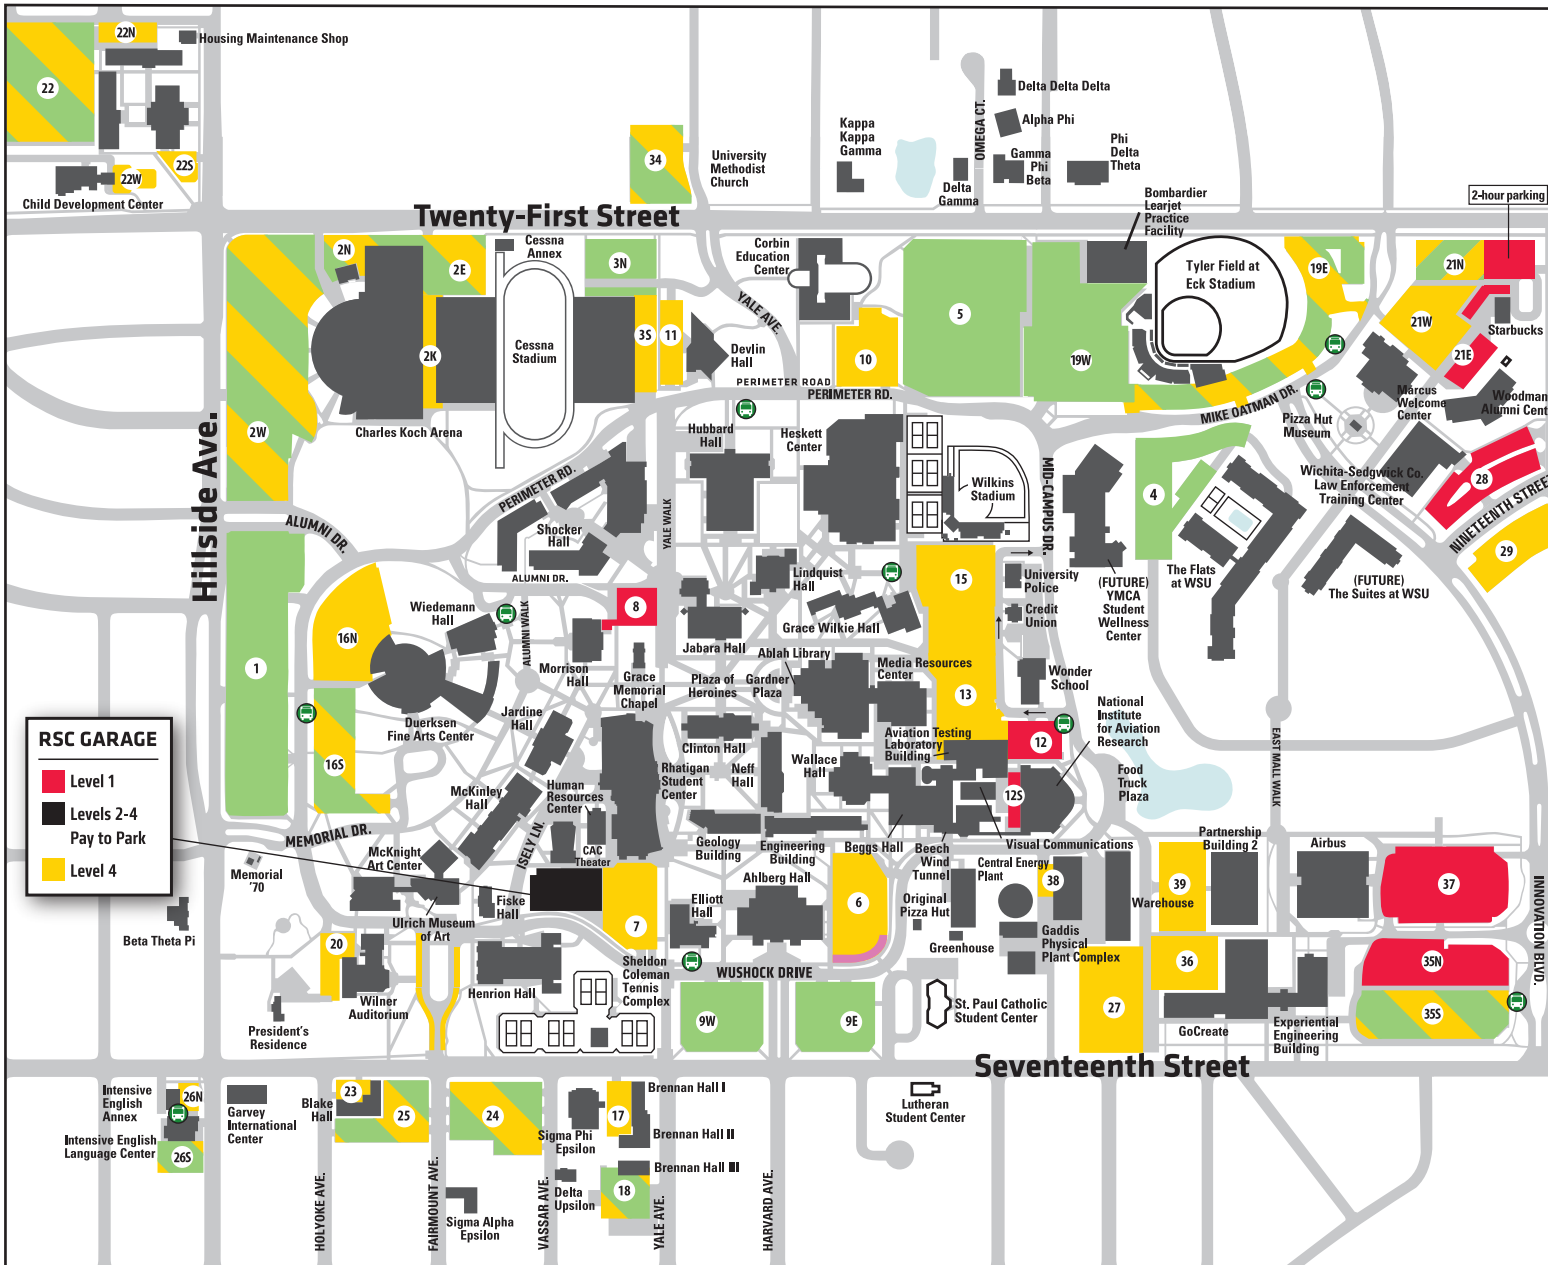

# PARKING AT WSU

During the fall and spring semesters, Wichita State's main campus is an ePermit-only parking environment from 7 a.m. to 5 p.m. on weekdays when classes are in session, with the exception of the RSC Parking garage which requires an ePermit at all times. Visitors to campus during the enforcement period may park without an ePermit for four calendar days during the year (July-June). On your fifth visit to campus during the year, you'll need to purchase an ePermit at the link below. Visitors may also choose to park in the parking garage near the Rhatigan Student Center at a \$1.50 per hour rate. [GO TO WICHITA.EDU/VISITORPARKING](http://WICHITA.EDU/VISITORPARKING) FOR MORE INFORMATION.

**RSC GARAGE**

- Level 1
- Levels 2-4
- Pay to Park
- Level 4

## KEY

- RESERVED PARKING
- RESERVED CLINIC PARKING
- FACULTY, STAFF AND VISITOR
- OPEN PARKING
- STUDENT AND VISITOR
- STUDENT, FACULTY, STAFF AND VISITOR
- HOURLY PARKING
- SHUTTLE STOP  
For information on WSU Shuttle System routes and schedules, go to [wichita.edu/shuttle](http://wichita.edu/shuttle)

## WICHITA.EDU/PARKING

- @ SHOCKERPARKING
- f WSUPARKING

Map updated: 7/10/2018