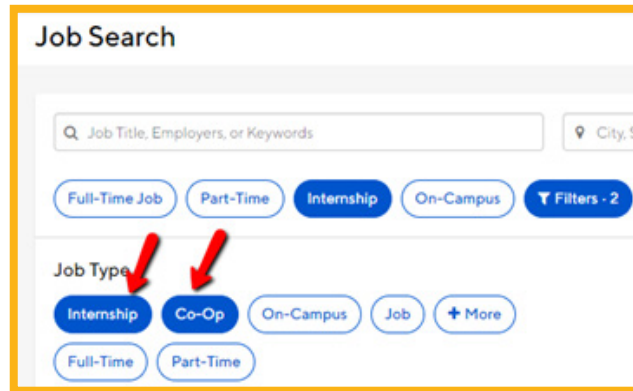

Searching for an Internship OR Co-op Position

Select the Jobs tab at the top of your screen. Click on the Filters button and select the Internship and Co-op button.