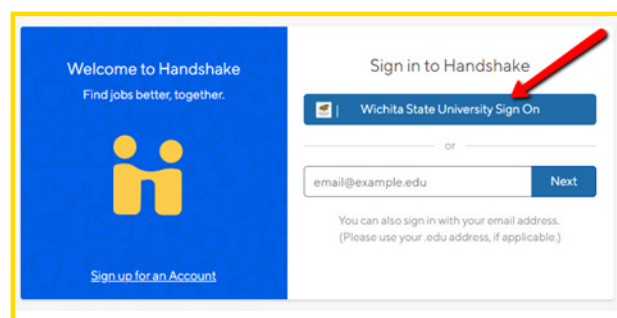

Say Hello to HANDSHAKE

Handshake is our career development database explicitly designed for WSU students so that you can land your dream career!

Follow these instructions to search and apply for employment positions, register for our career events.

1 **STEP ONE:** Go to **WichitaState.JoinHandshake.com**

2 **STEP TWO:** WSU student's that are enrolled in classes already have a profile in Handshake! Click the Wichita State University Sign On, use your WSU ID and your password that goes with it. **(Don't use the email sign in when logging in for the first time).**

Complete your profile information - the more details you provide, the more Handshake's algorithms will deliver customized content tailored to your preferences!