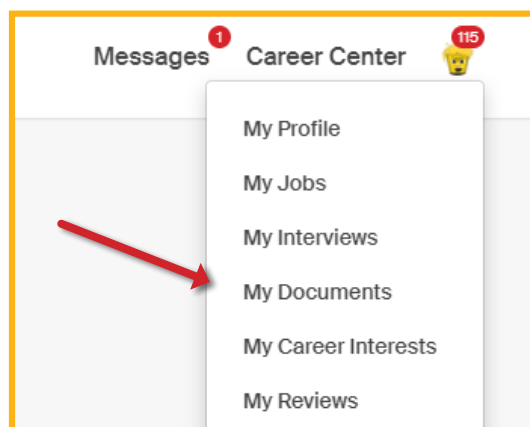

# Say Hello to HANDSHAKE

*Handshake is our career development database explicitly designed for WSU students so that you can land your dream career!*

*Follow these instructions to search and apply for employment positions, register for our career events.*

## 1 **STEP ONE:** Go to **WichitaState.JoinHandshake.com**

2 **STEP TWO:** WSU student's that are enrolled in classes already have a profile in Handshake! Click the Wichita State University Sign On, use your WSU ID and your password that goes with it. **(Don't use the email sign in when logging in for the first time).**

Complete your profile information - the more details you provide, the more Handshake's algorithms will deliver customized content tailored to your preferences!

3 **STEP THREE:** Upload Your Resume to Handshake. On your profile scroll down to the "My Documents" tile on the right hand side of your screen. Select "Upload" and attach your resume.